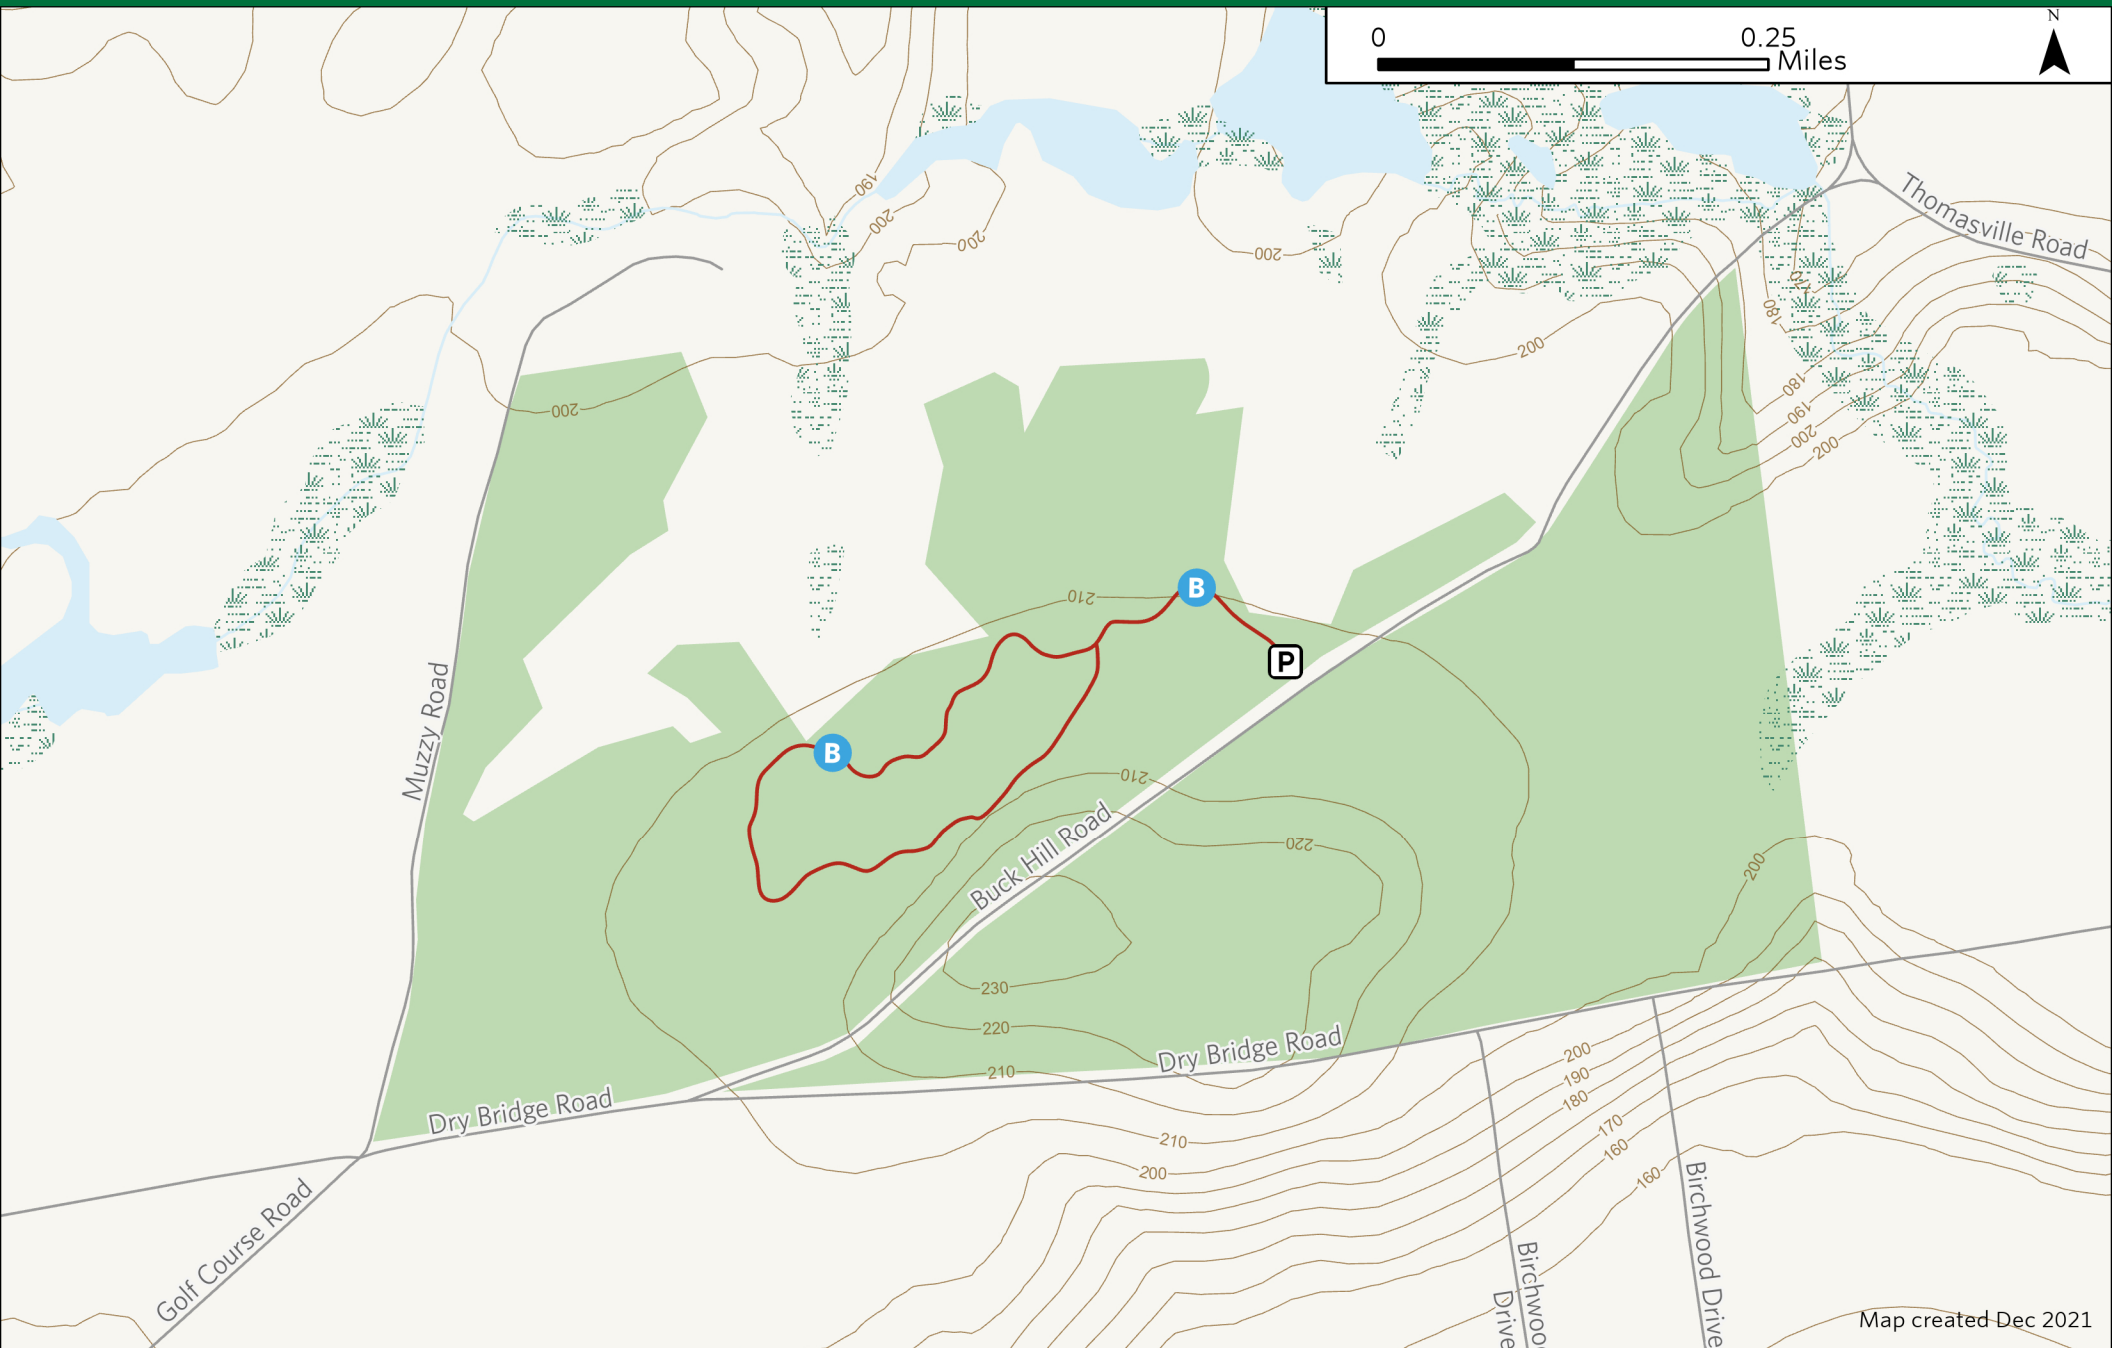

Clintonville Pine Barrens Preserve

Trails

 Pine Barrens Trail 0.8 mi

 Parking

Habitat Types

 Wetland