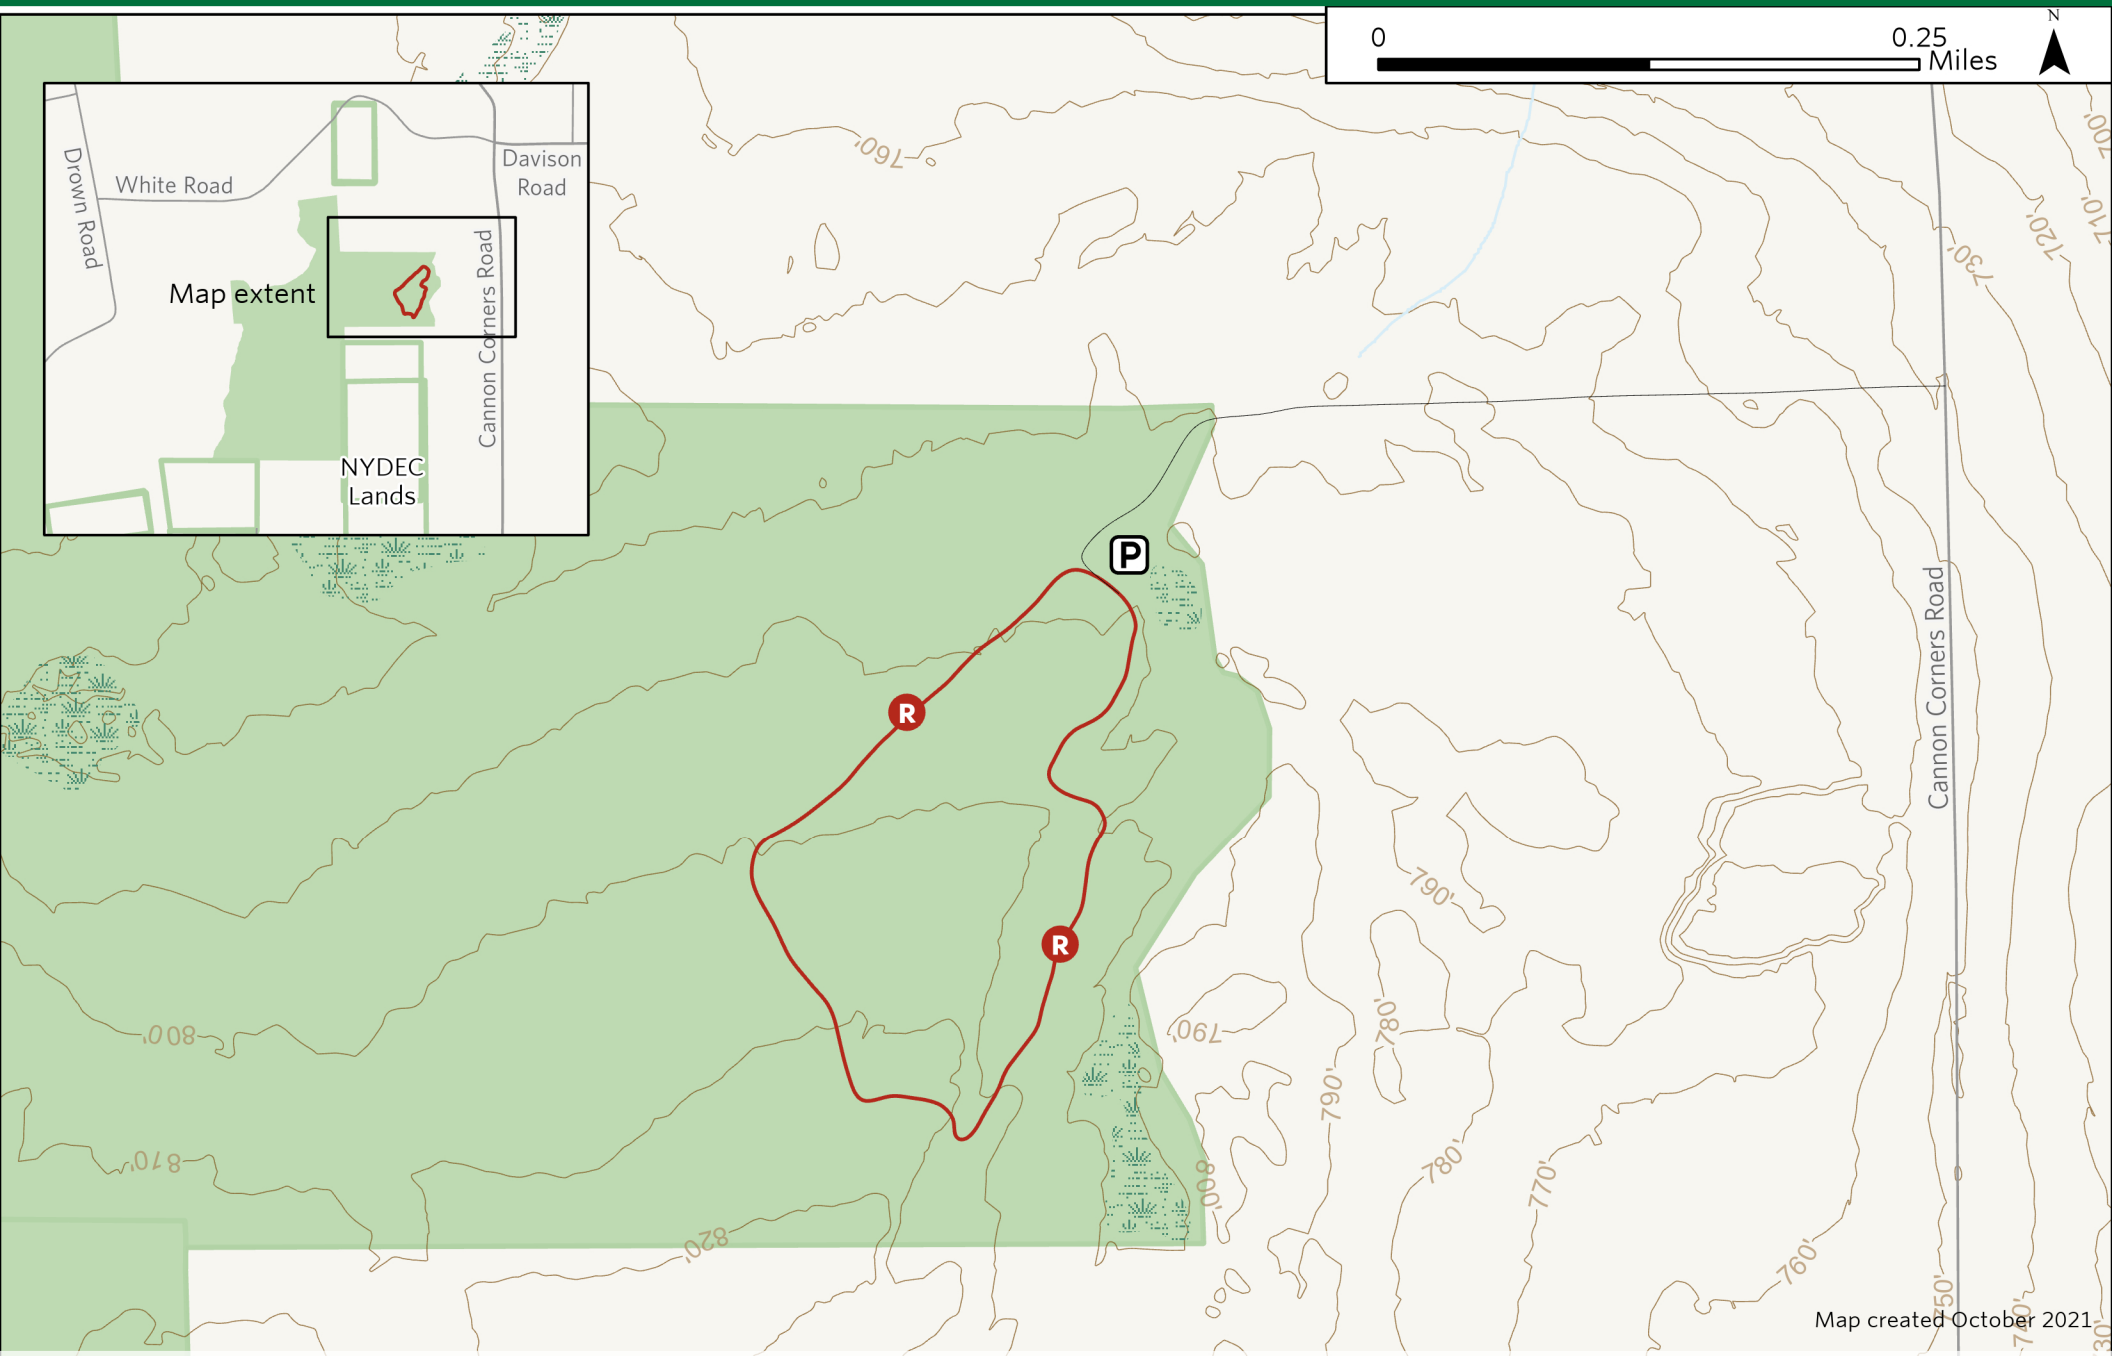

Gadway Sandstone Pavement Barrens Preserve

Map created October 2021.

- Trails
-  Gadway Trail 0.7 mi
 -  Entrance Road 0.5 mi

 Parking

- Habitat Types
-  Wetland
 -  Forest