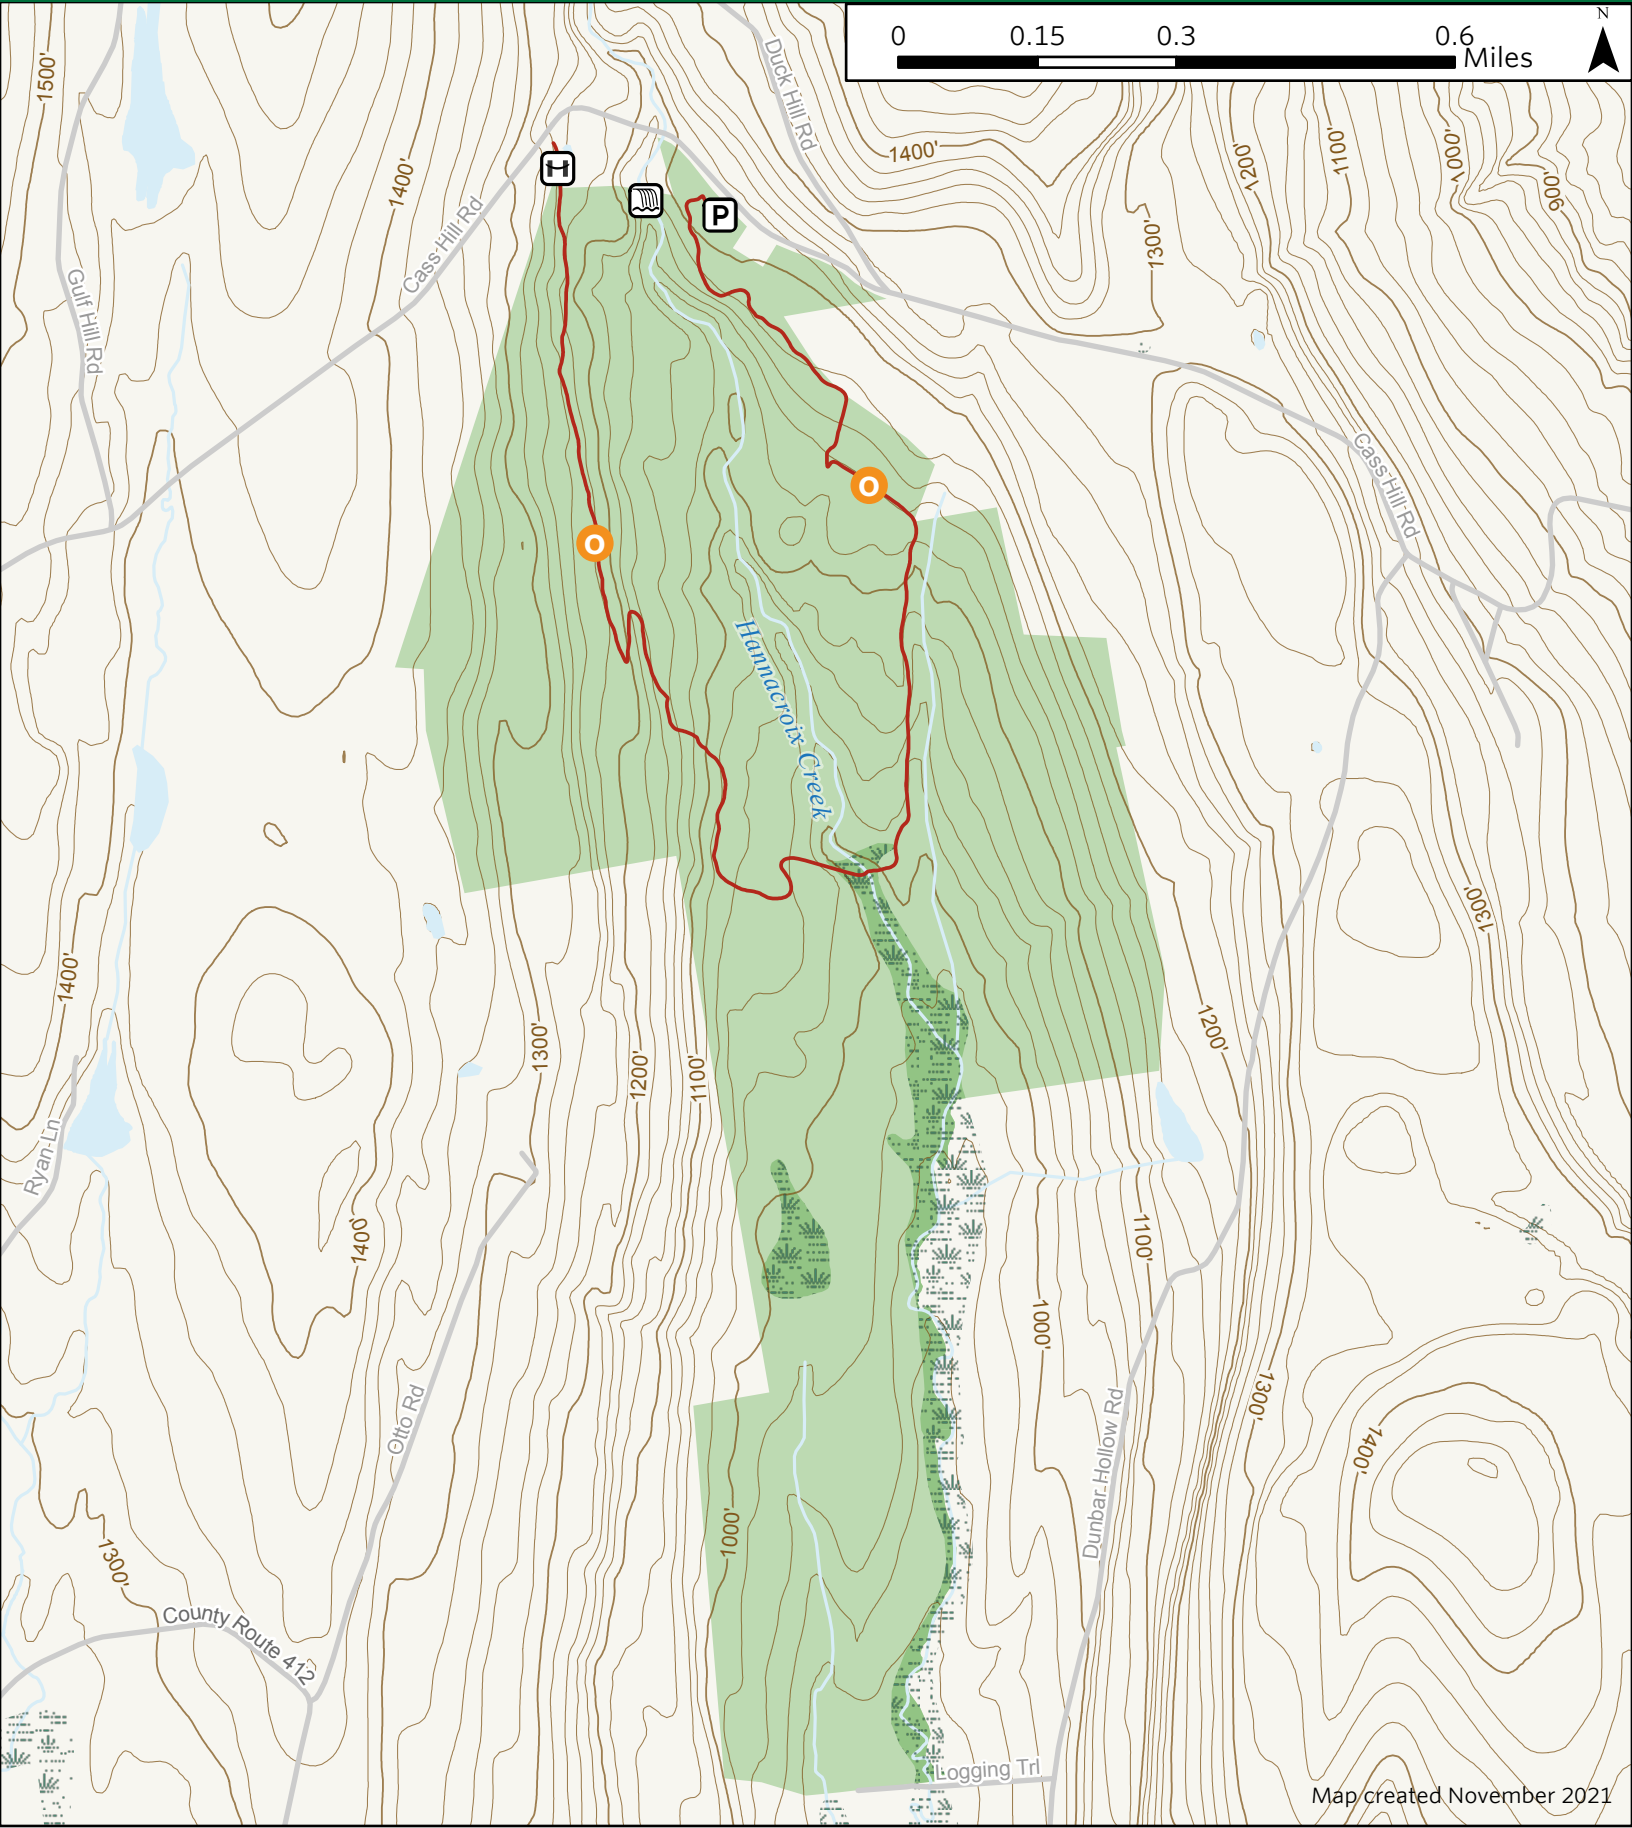

Hannacroix Ravine Preserve

Map created November 2021

- | | | | |
|--|------------------|---|---|
| Trails | P Parking |  Waterfall | Habitat Types |
|  Orange Trail 2.1 mi | H Gate | |  Forest |
| | | |  Wetland |