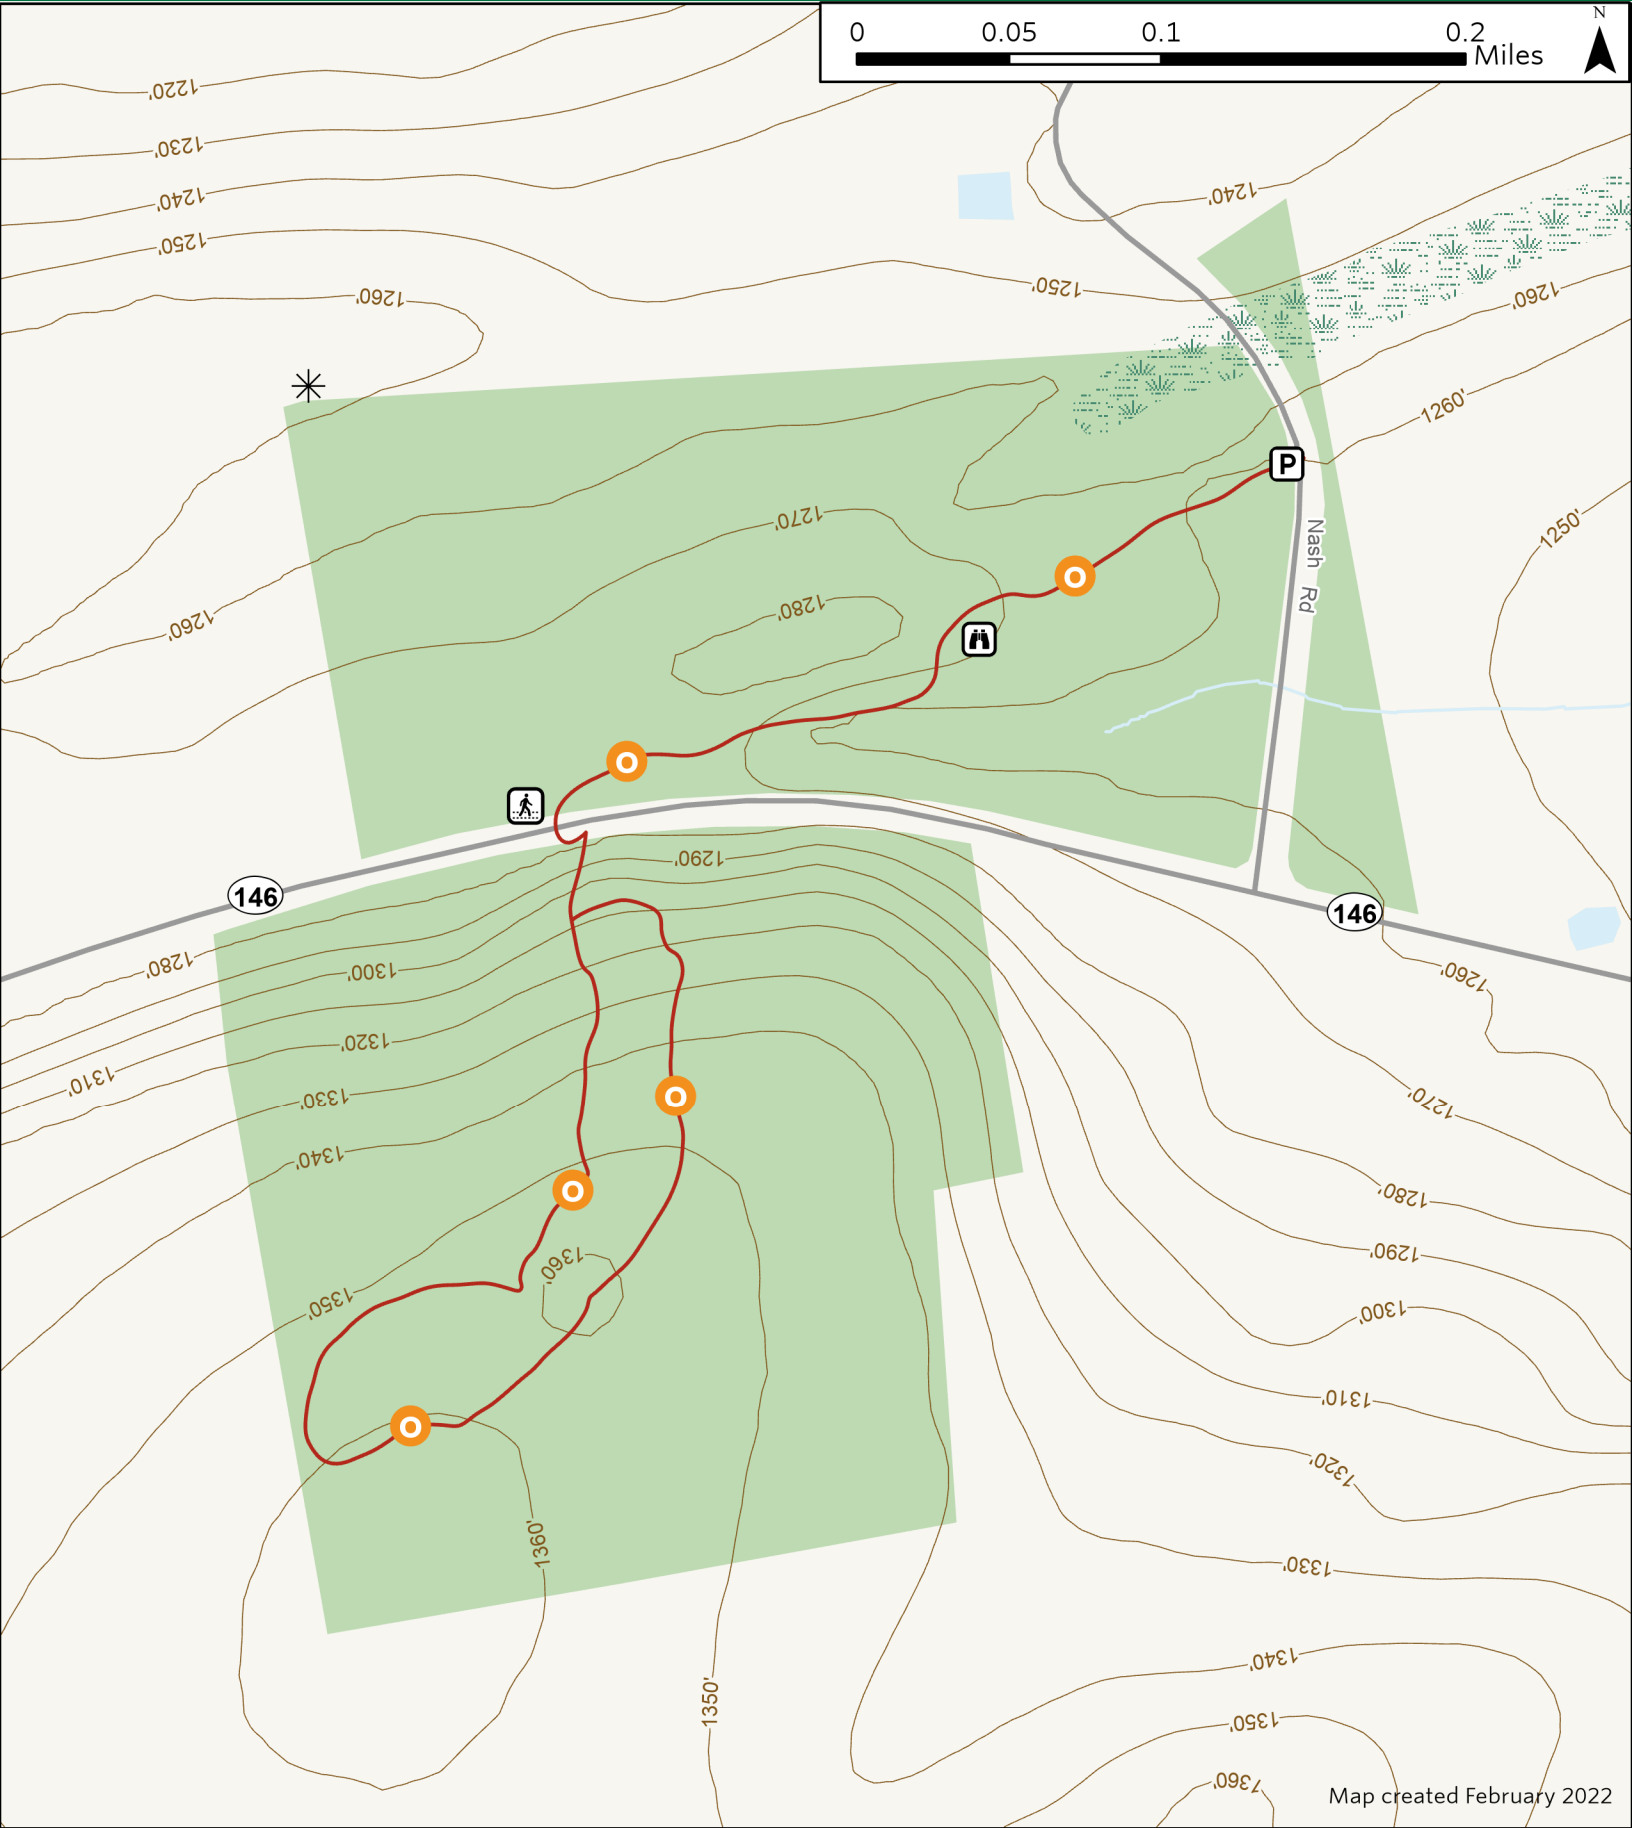

Limestone Rise Preserve

Map created February 2022

-  Trails
-  Orange Trail 0.9 mi
-  Parking
-  Street Crossing
-  Wildlife viewing
-  Habitat Types
-  Wetland