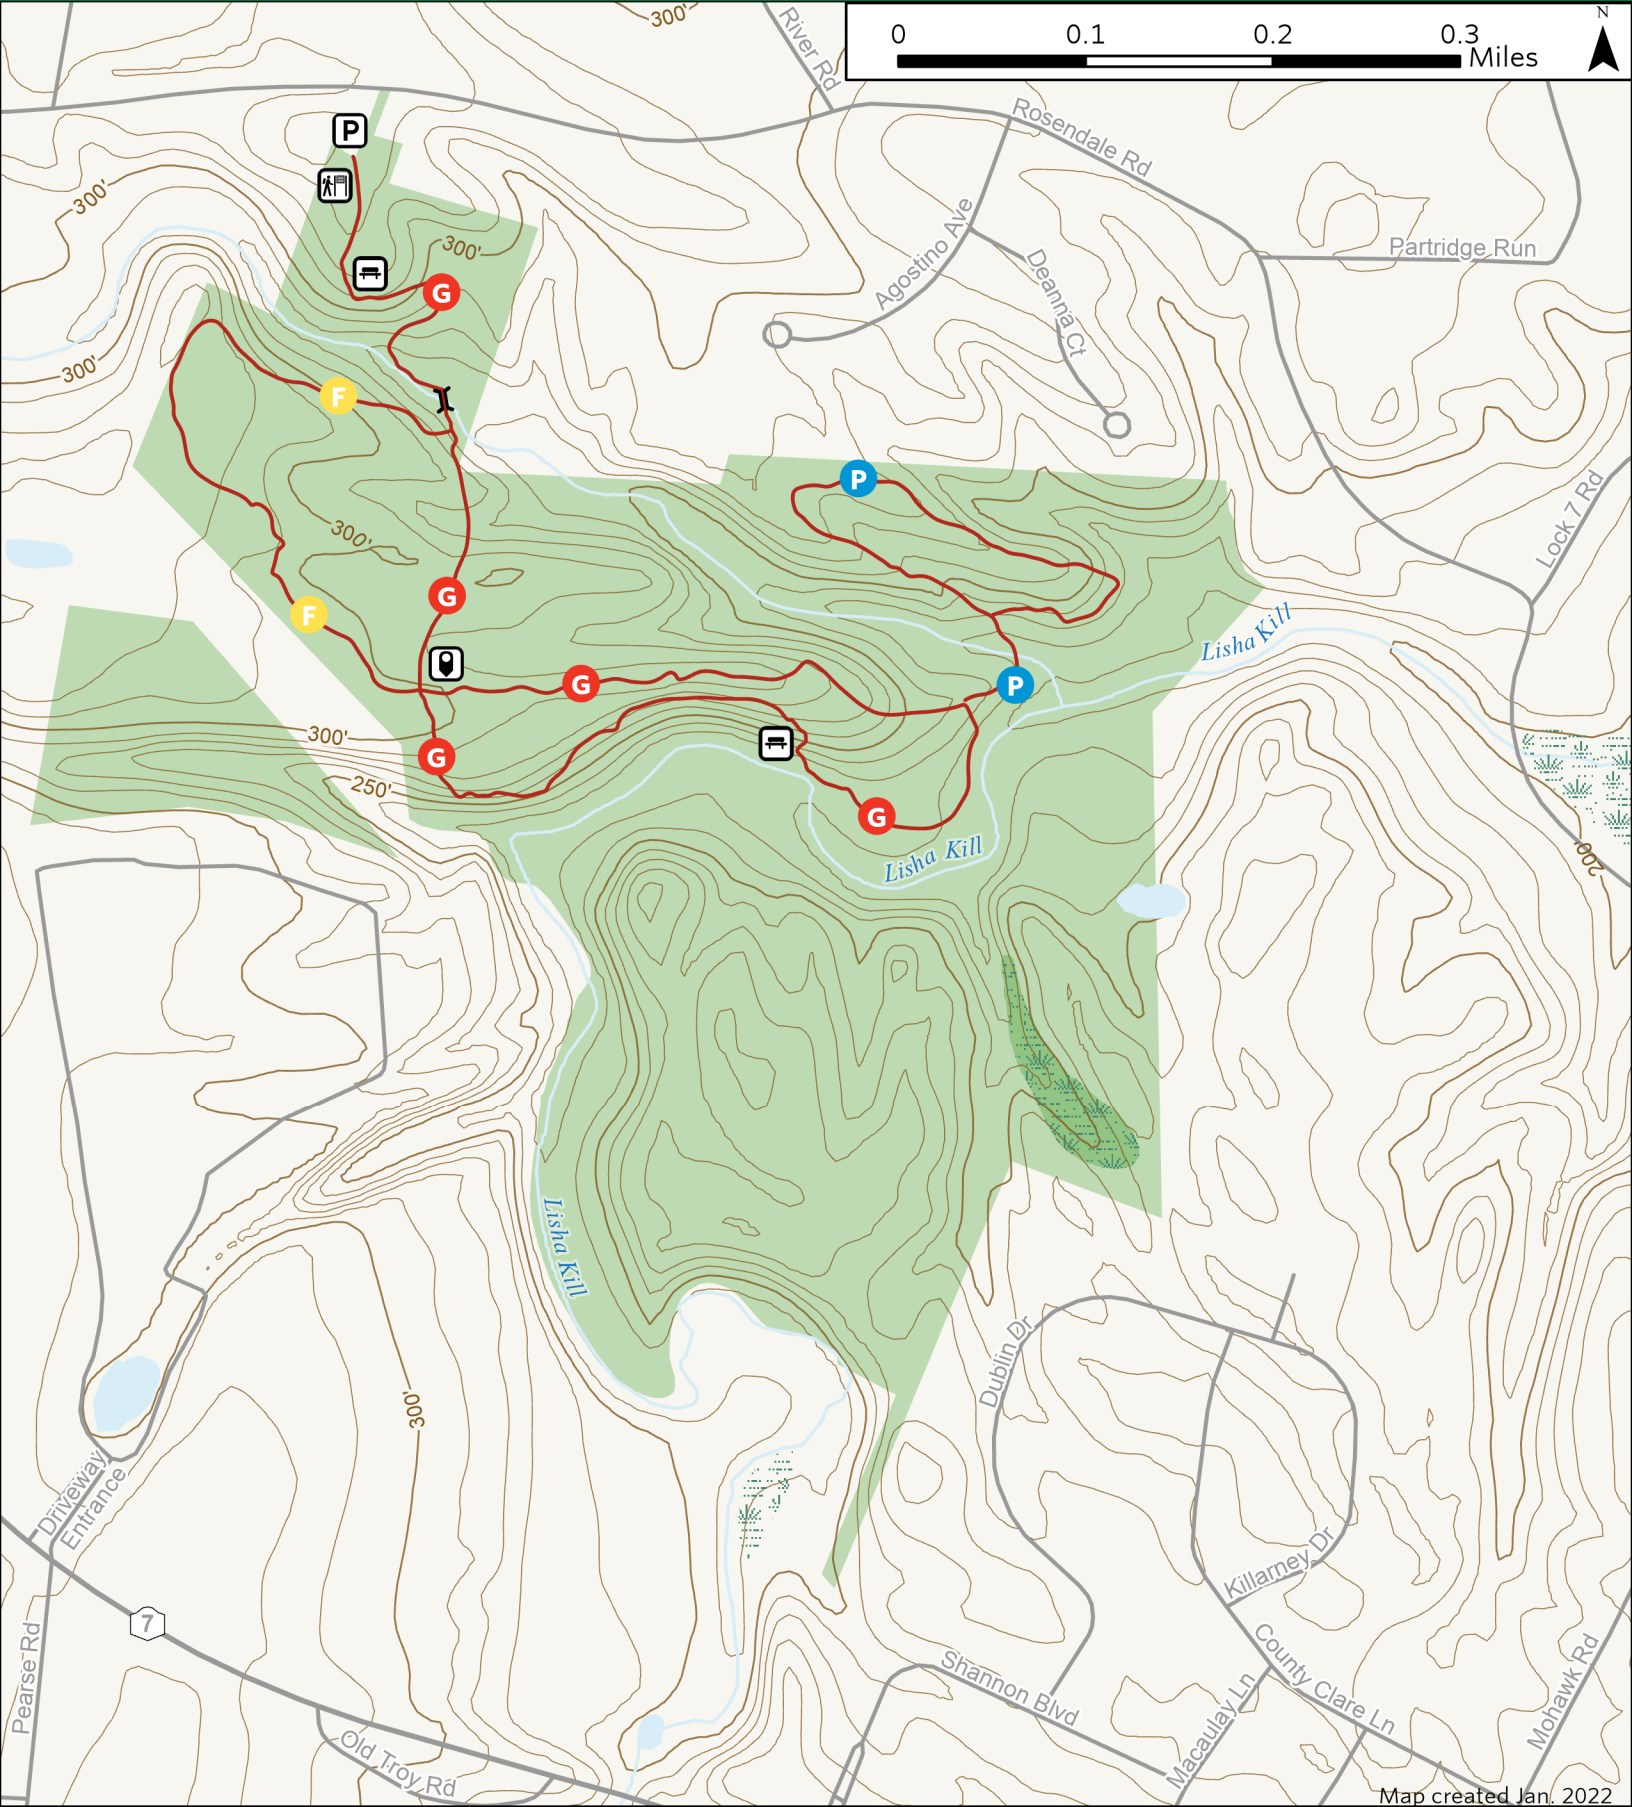

# Lisha Kill Natural Area

Map created Jan. 2022

- Trails
- G** Gratton Family Trail (Red) 1.2mi
- F** Frank's Trail (Yellow) 0.4 mi
- P** Paul's Trail (Blue) 0.5 mi

- P** Parking
-  Kiosk
-  Bench
-  Memorial
-  Forest
-  Wetland
-  Bridge