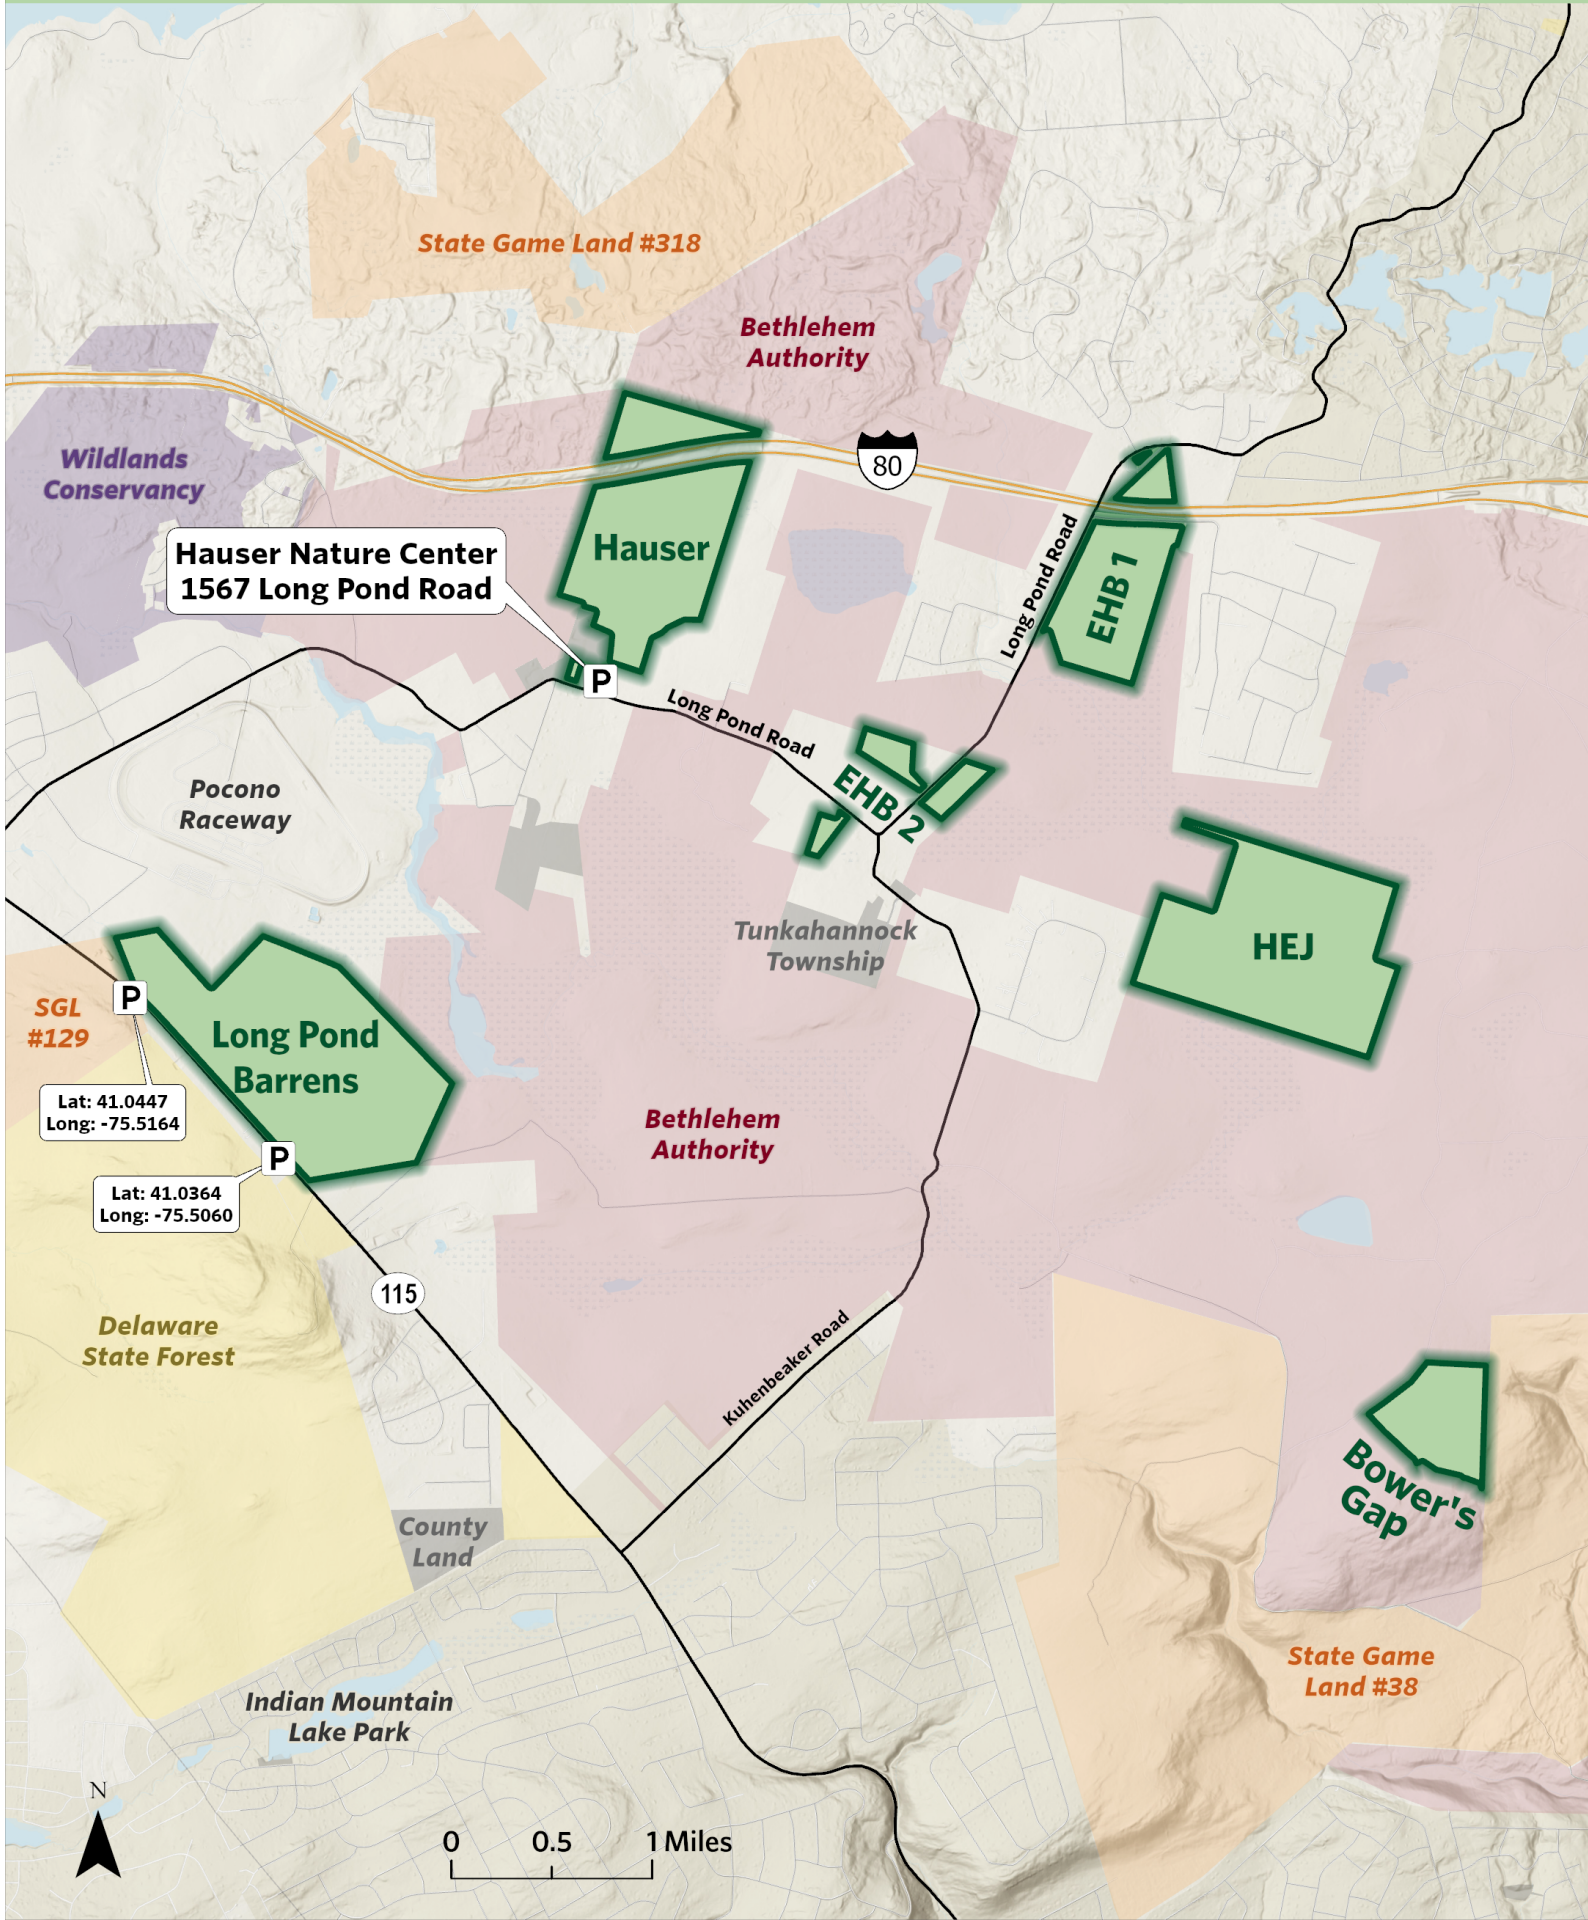

# Long Pond Preserve Complex

## Lands Managed by The Nature Conservancy

State Game Land #318

Bethlehem Authority

Wildlands Conservancy

Hauser Nature Center  
1567 Long Pond Road

Hauser

EHB 1

Pocono Raceway

EHB 2

Tunkahannock Township

HEJ

SGL #129

Lat: 41.0447  
Long: -75.5164

Lat: 41.0364  
Long: -75.5060

Long Pond Barrens

Bethlehem Authority

Delaware State Forest

115

Kuhlenbecker Road

County Land

Bower's Gap

State Game Land #38

Indian Mountain Lake Park

0 0.5 1 Miles