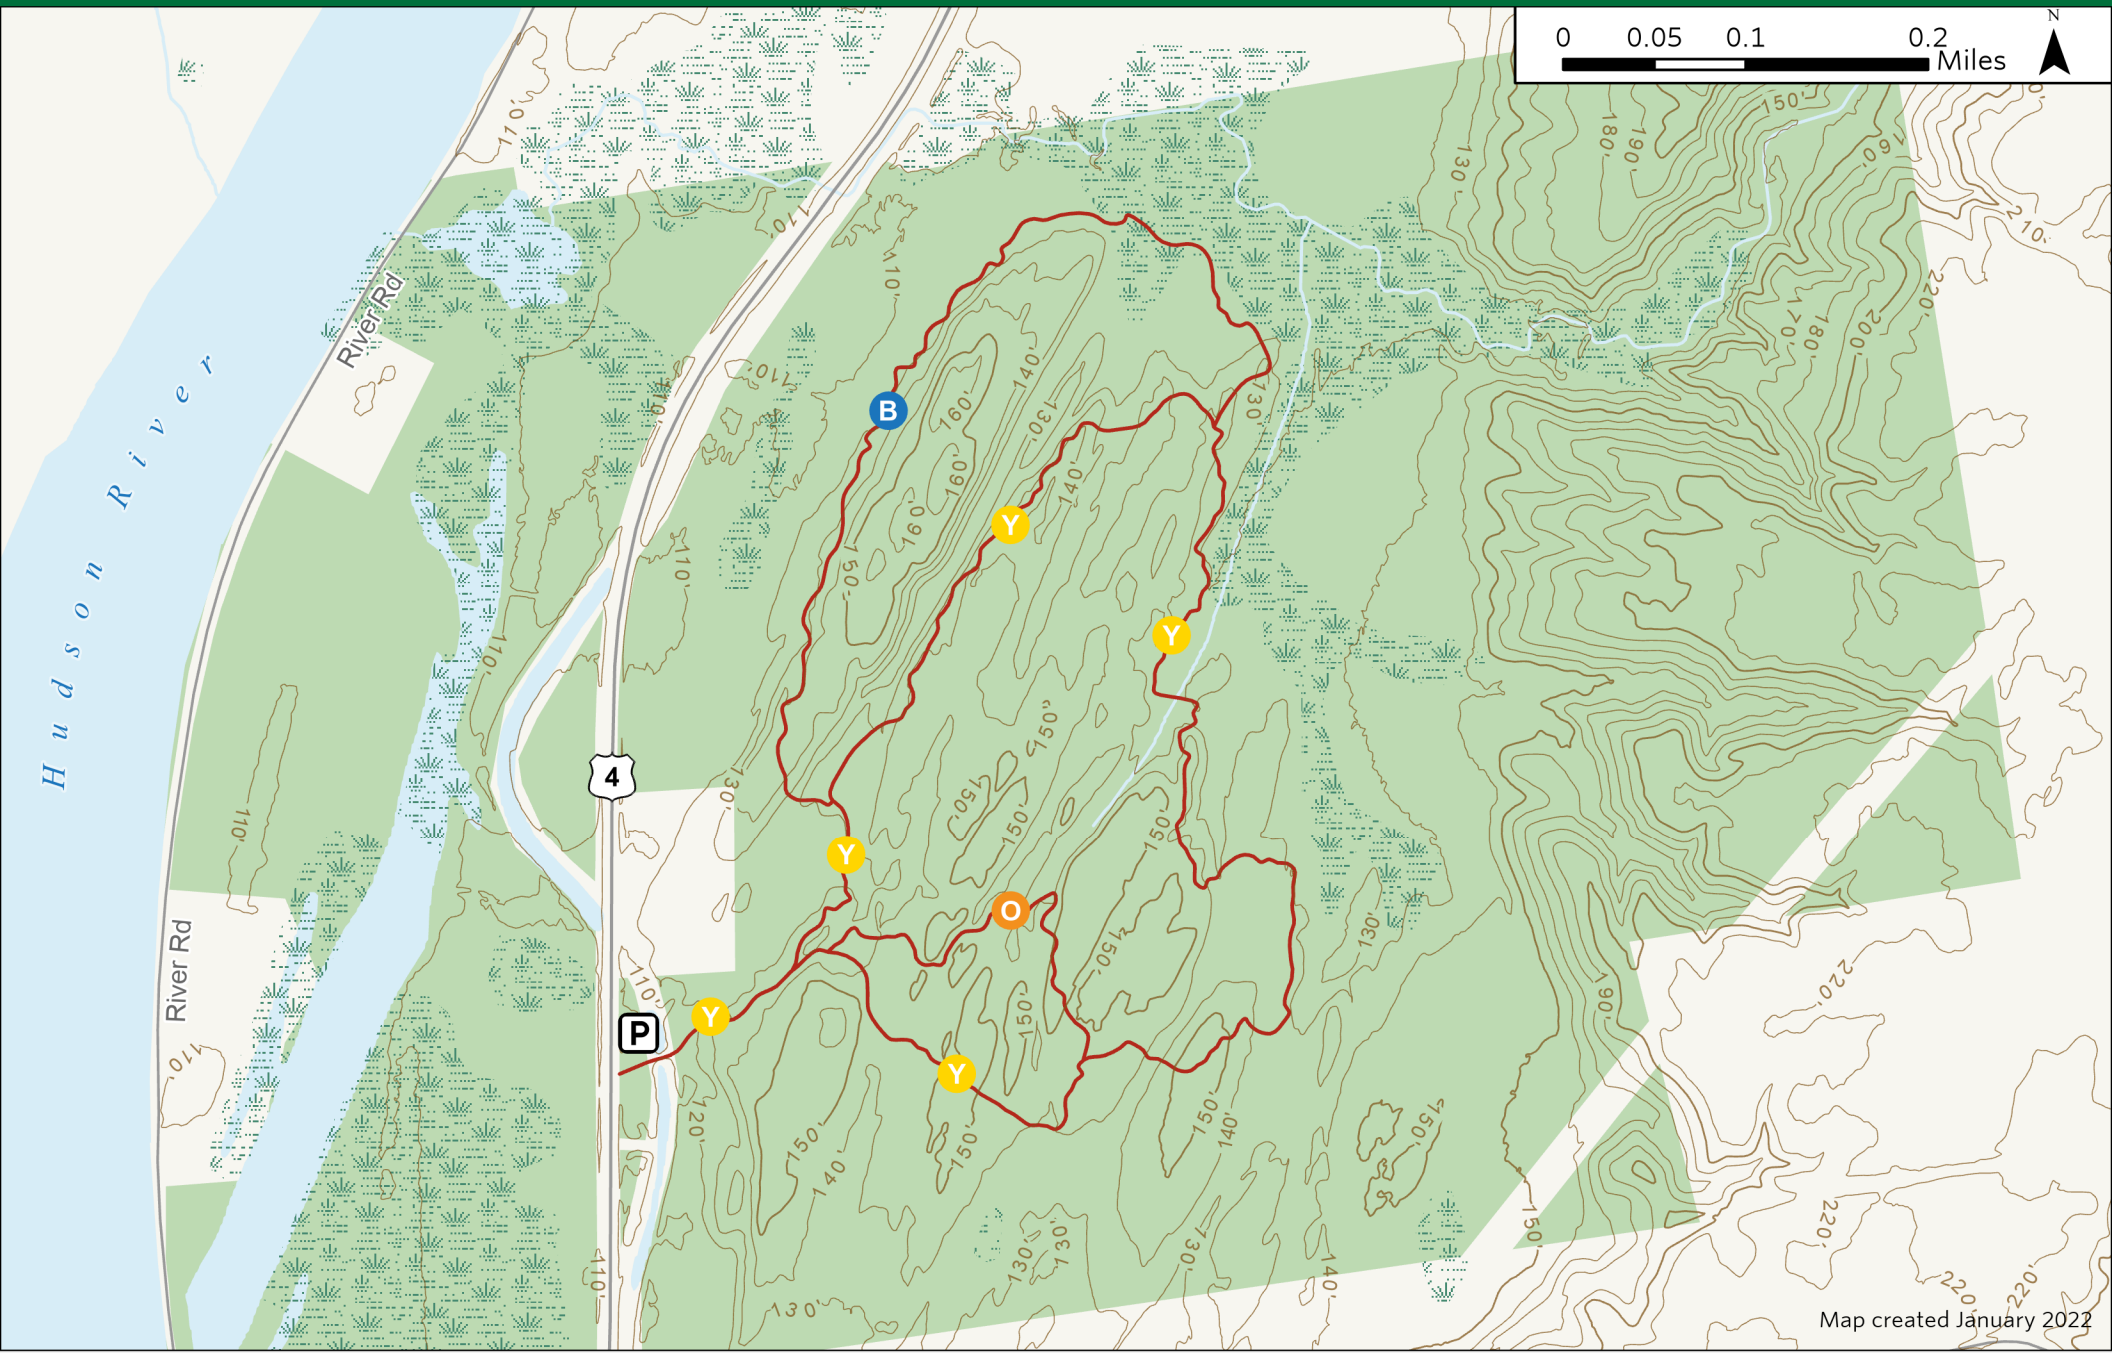

Denton Wildlife Sanctuary

Map created January 2022

- Trails**
-  Blue Trail 0.6 mi
 -  Orange Trail 0.5 mi

-  Yellow Trail 1.4 mi

 Parking

Habitat Types

-  Wetland