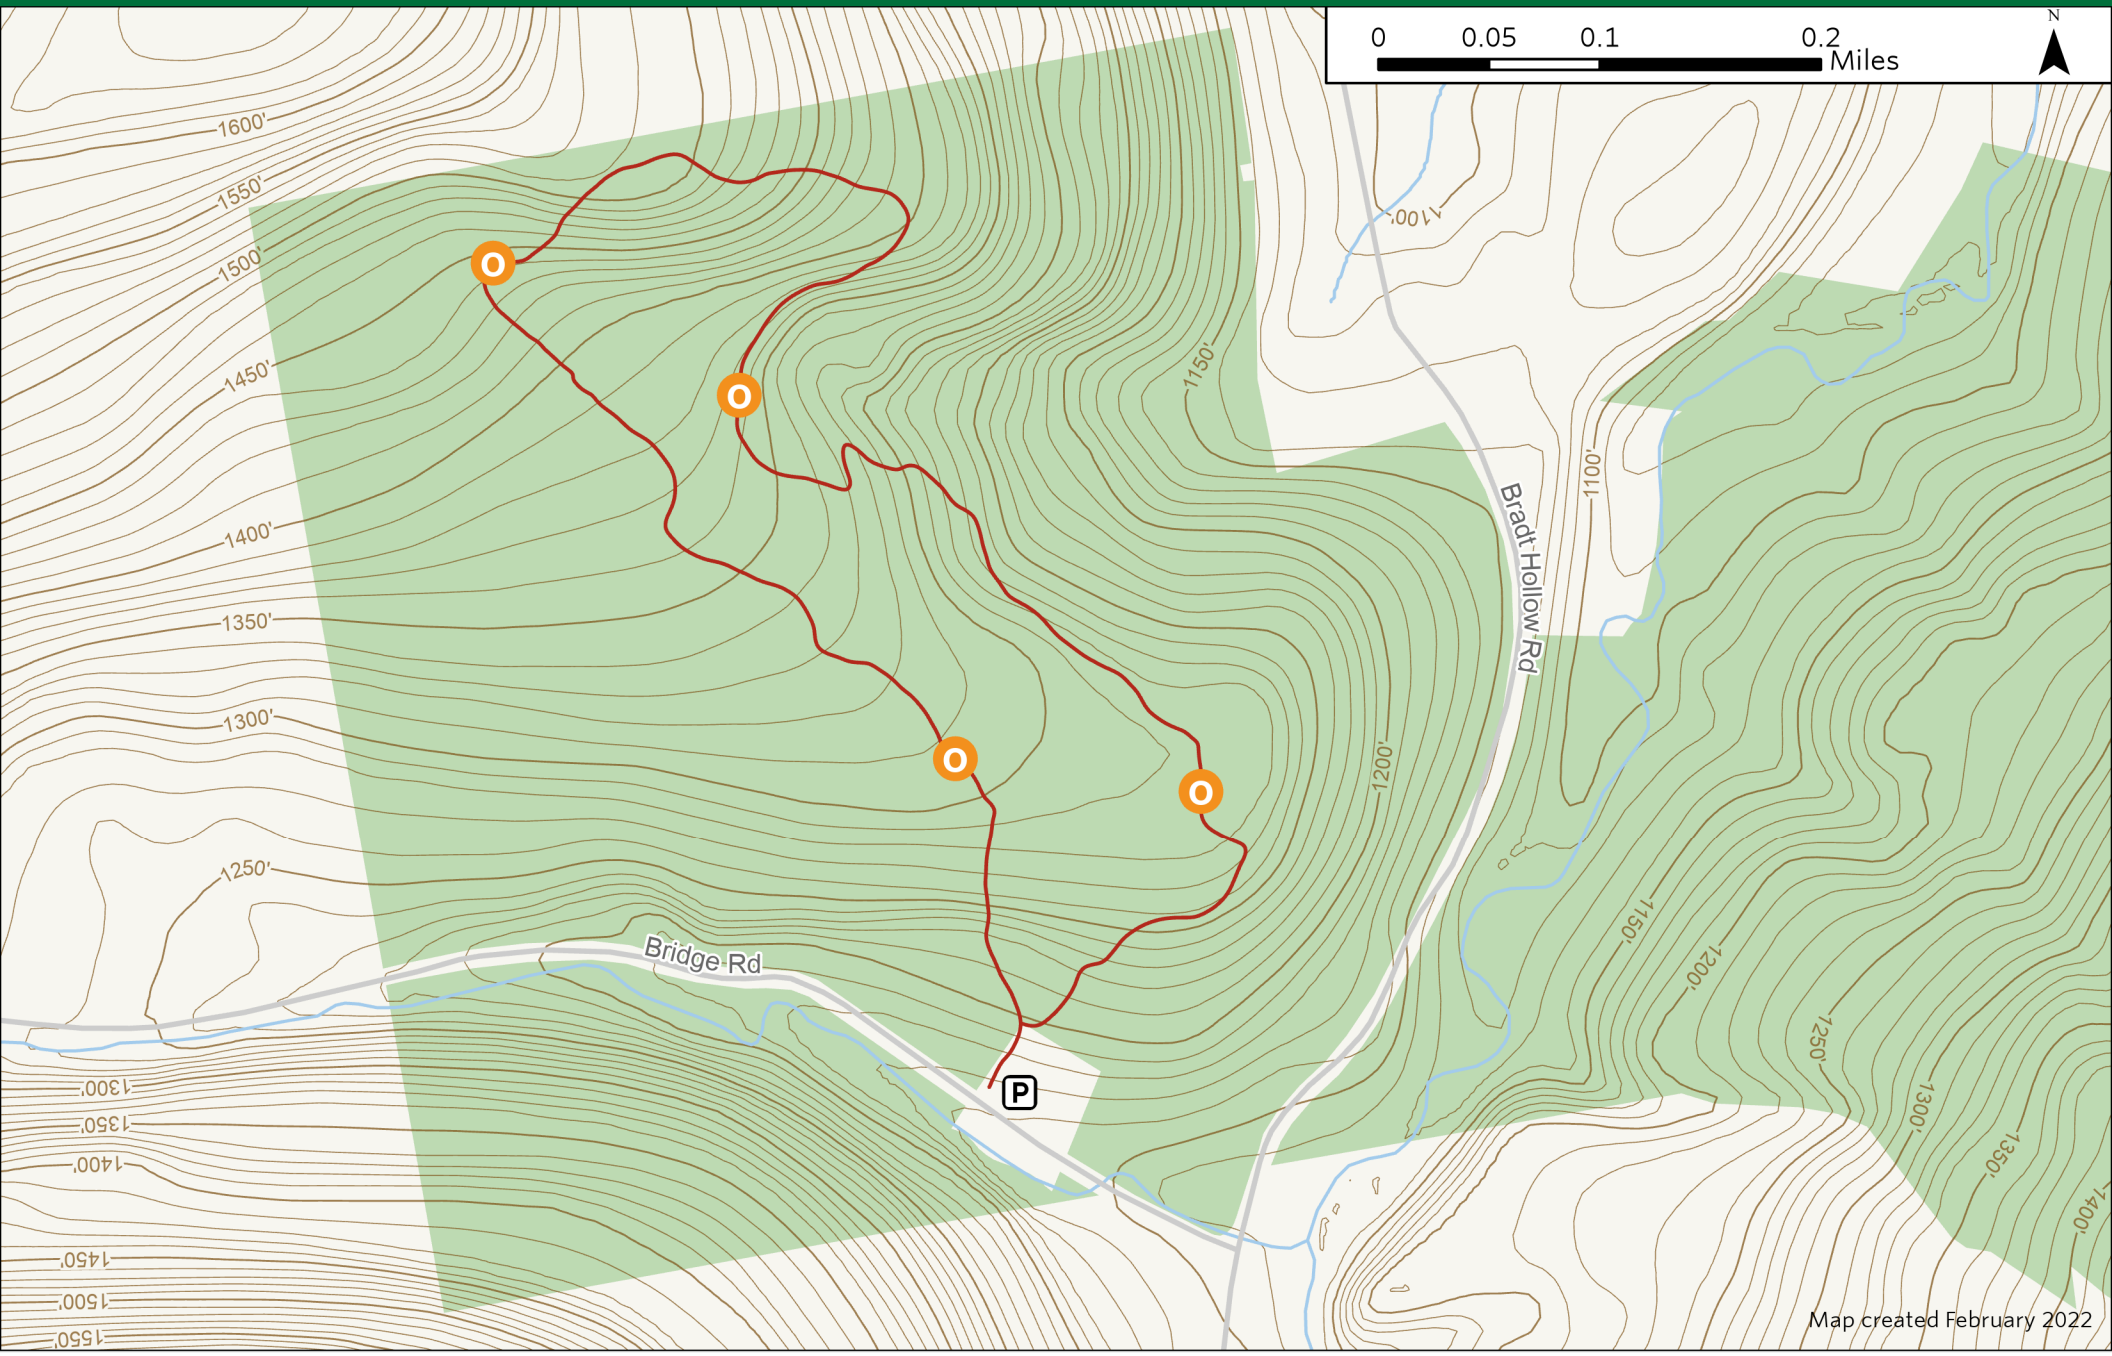

Kenrose Preserve

Map created February 2022

Trails
 Orange Trail 1.4 mi

 Parking