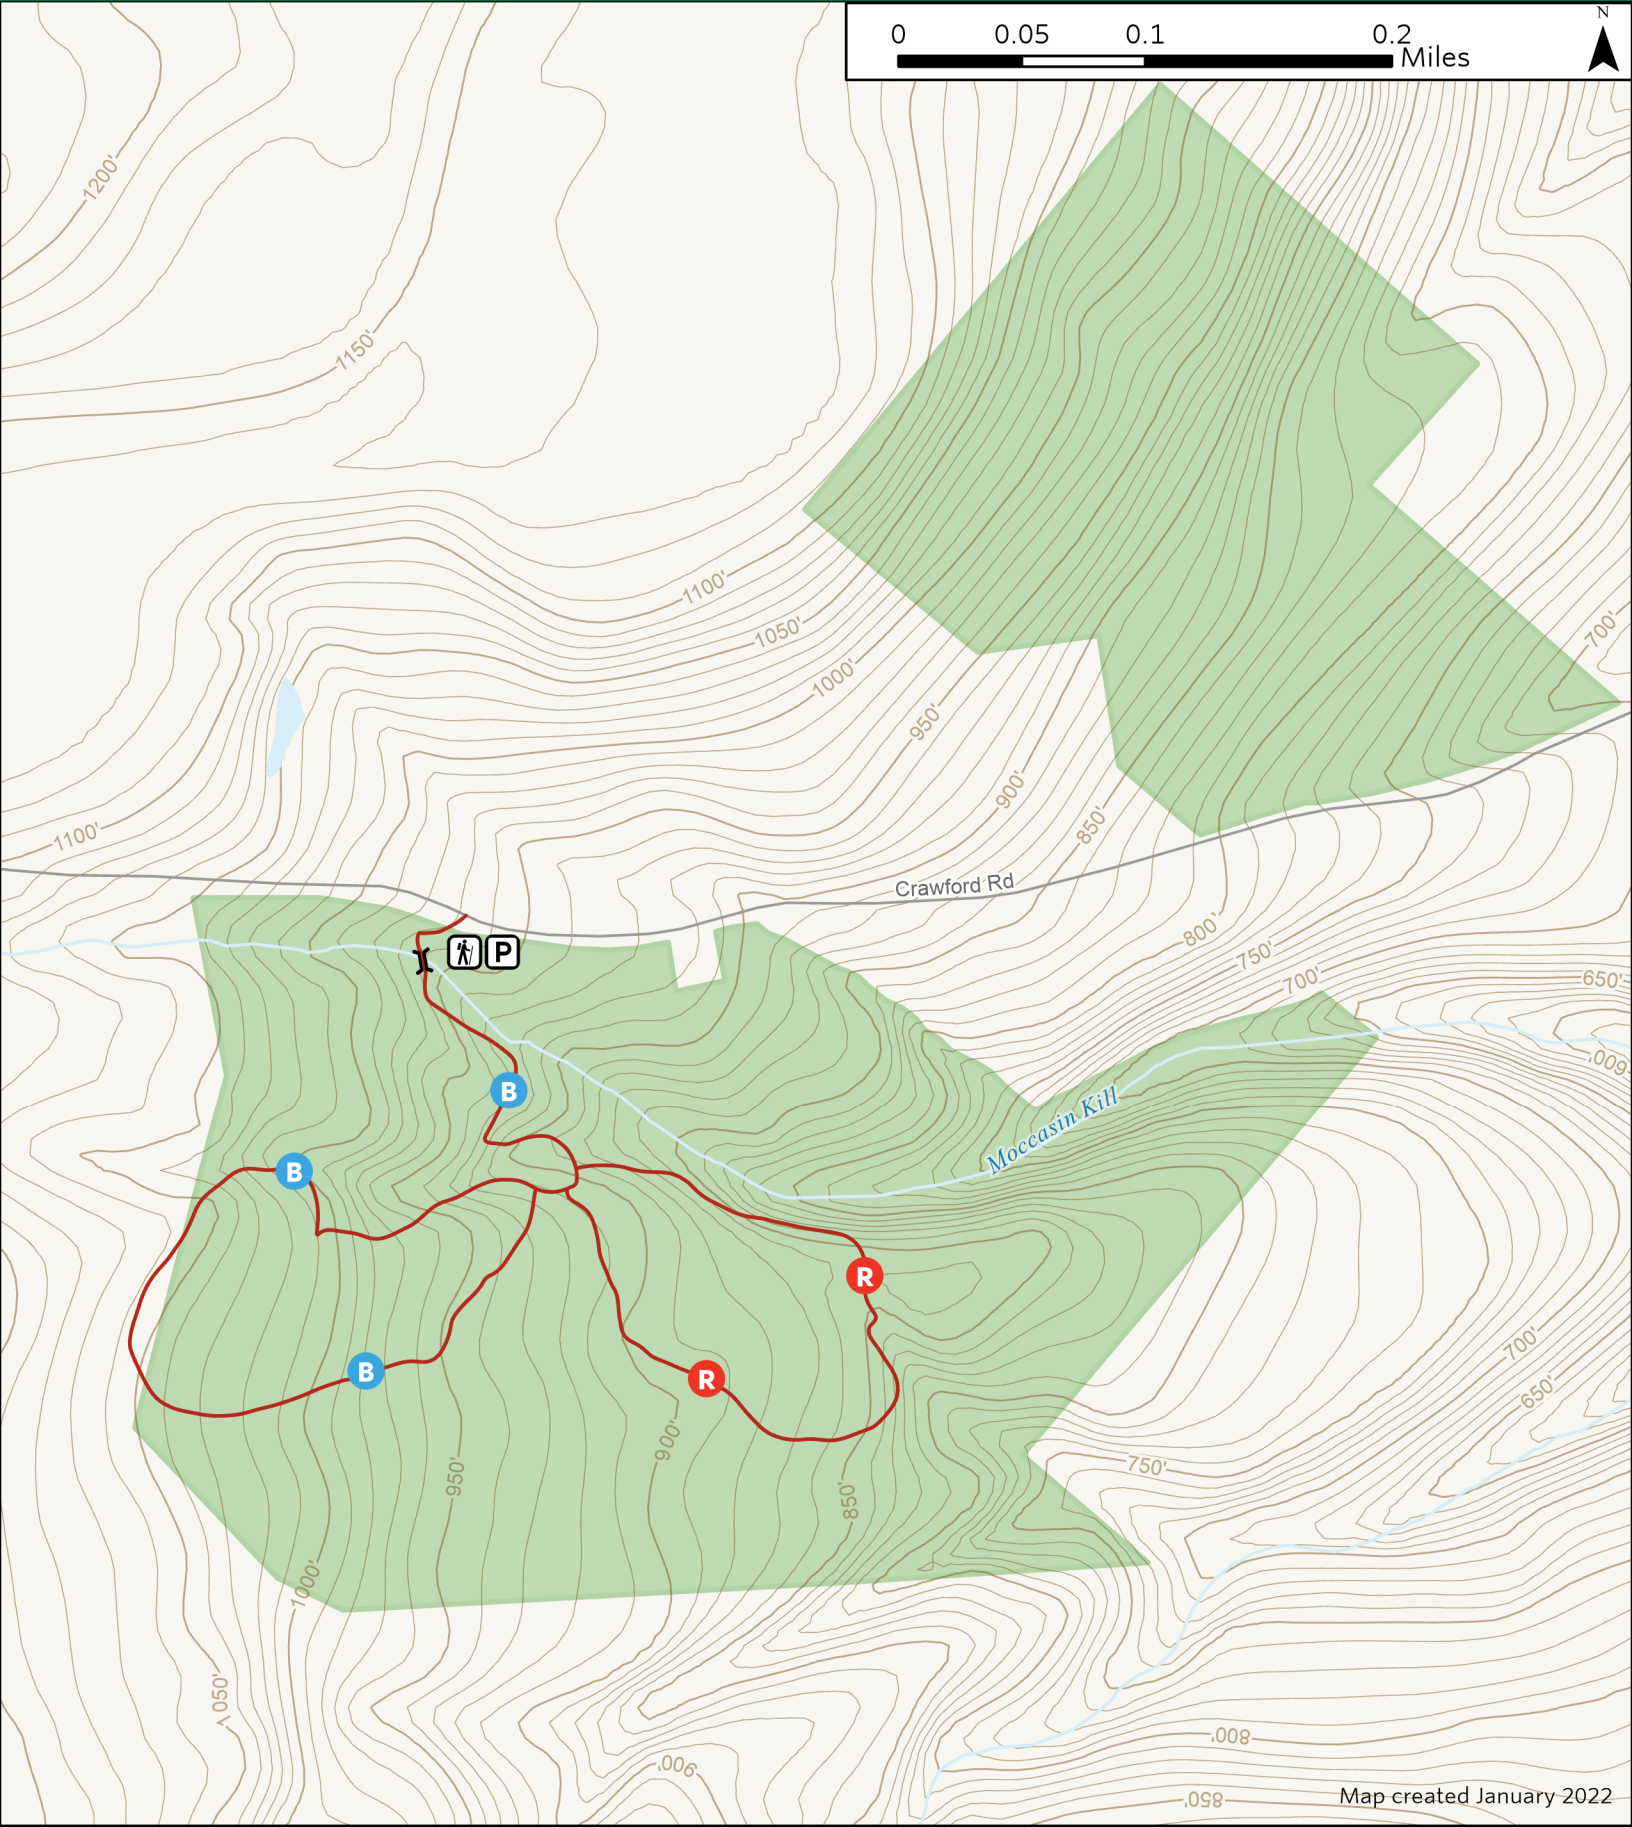

Moccasin Kill Sanctuary

Map created January 2022

Trails

-  Blue Trail 0.7 mi
-  Red Trail 0.4 mi

-  Trailhead
-  Parking
-  Bridge