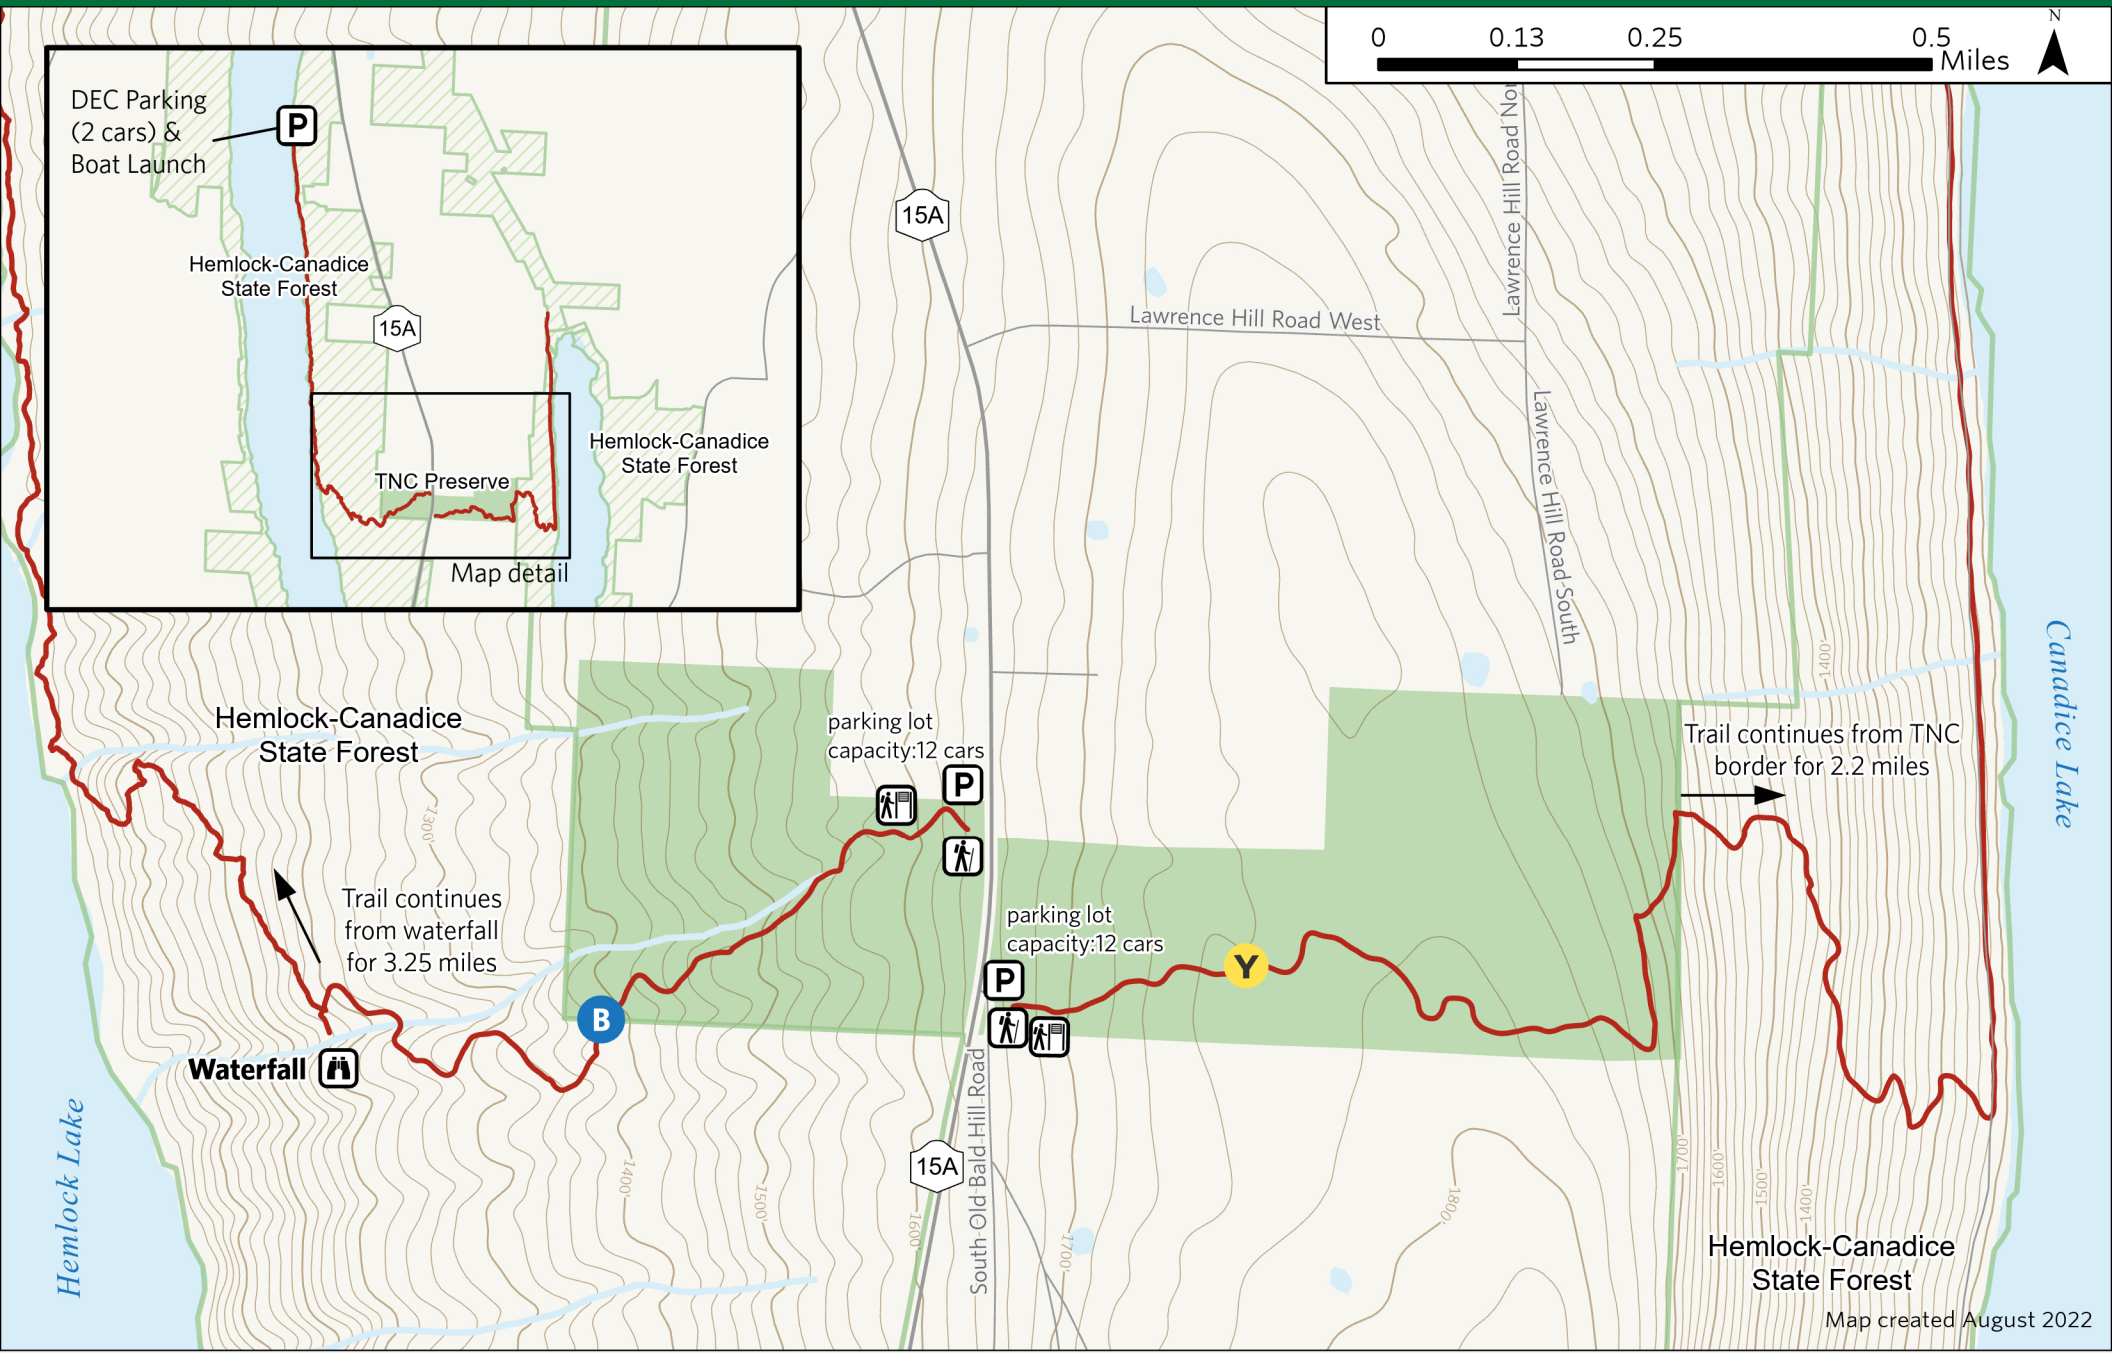

Rob's Trail Preserve

- | | | | |
|---|--------|--|---|
| Trails | |  Parking |  Scenic view |
|  Hemlock Lake Trail (to waterfall) | 0.9 mi |  Trailhead | |
|  Canadice Trail (to State Forest boundary) | 0.9 mi |  Trail register | |