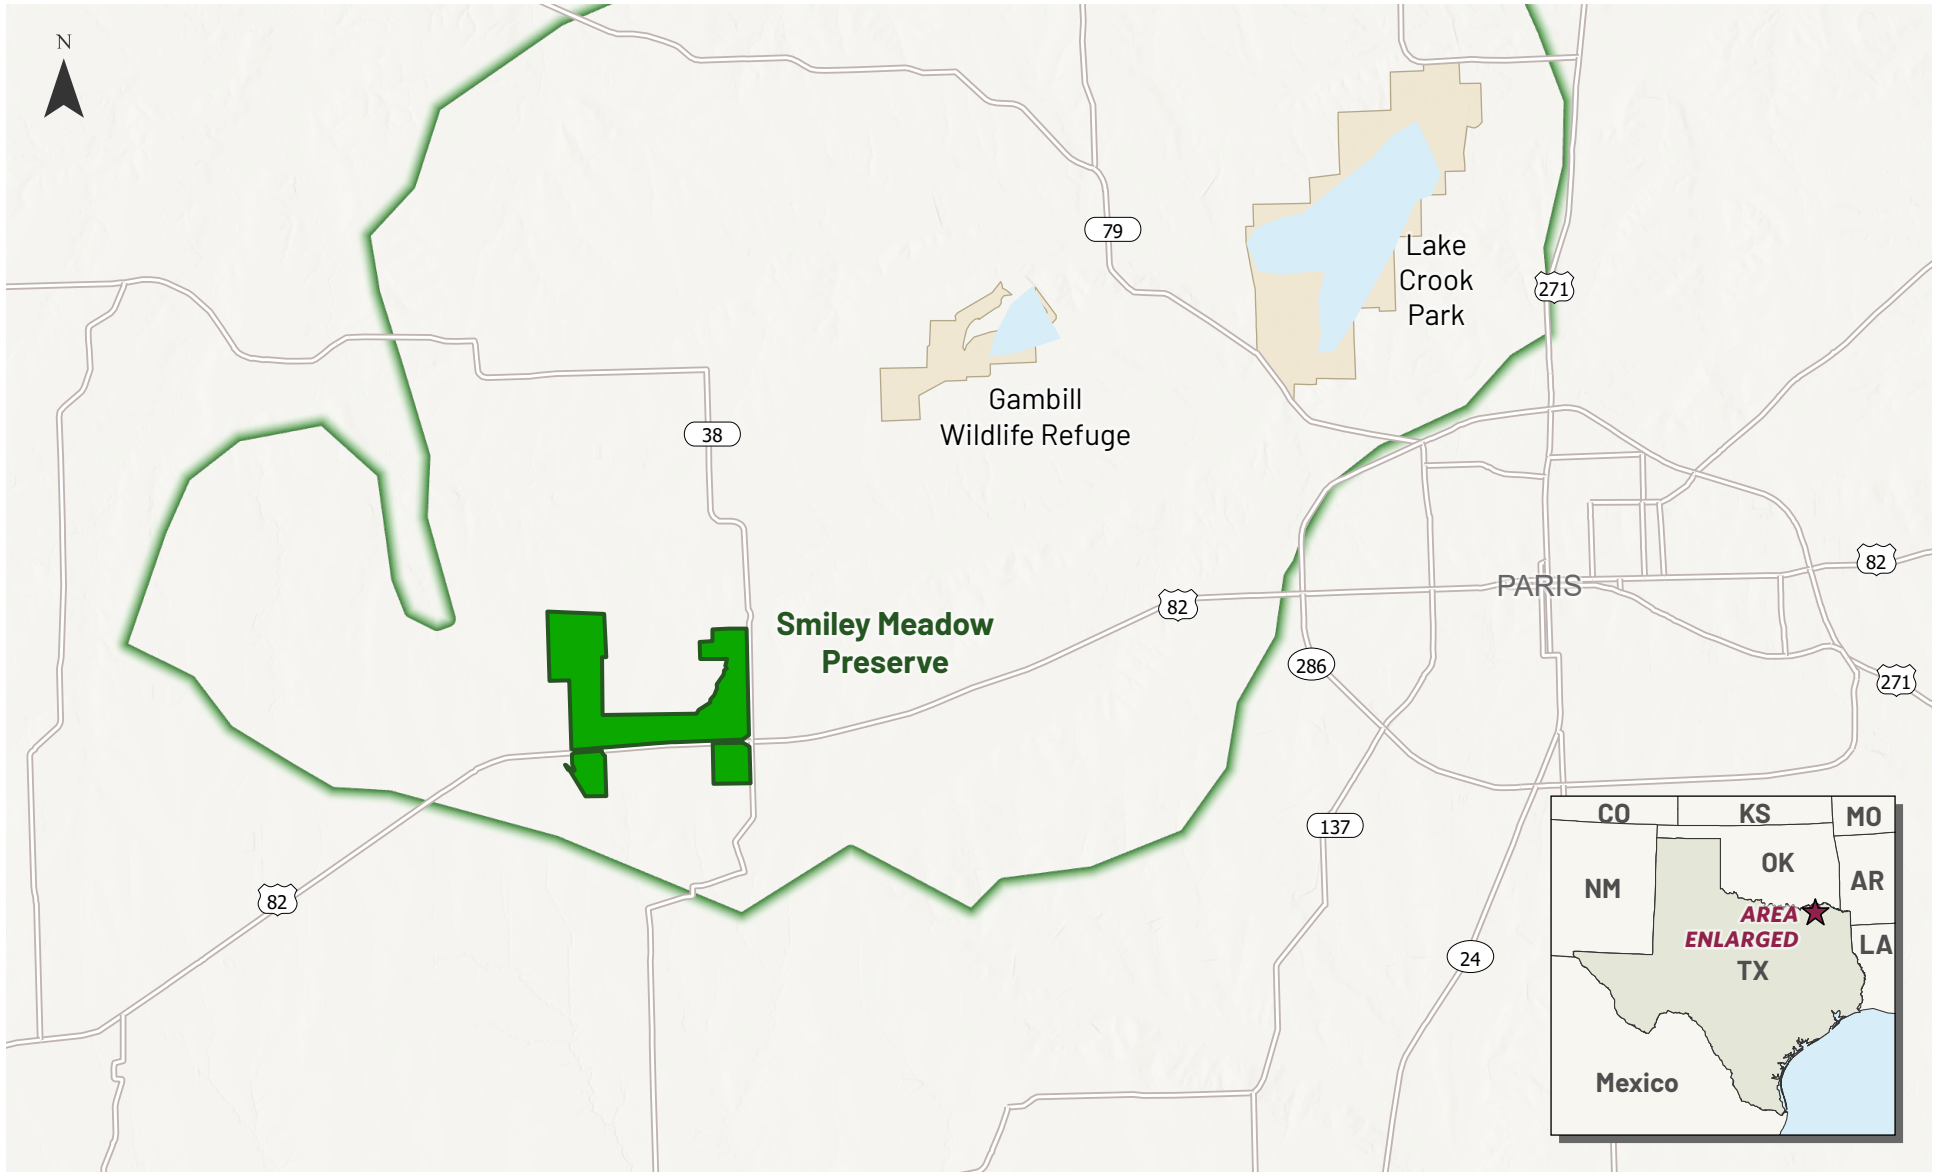

# Smiley Meadow Preserve Lamar County, TX

-  TNC Preserve
-  Woodfin / Tridens Conservation Area
-  Local (City/County) Managed Land

0 2 4 Miles