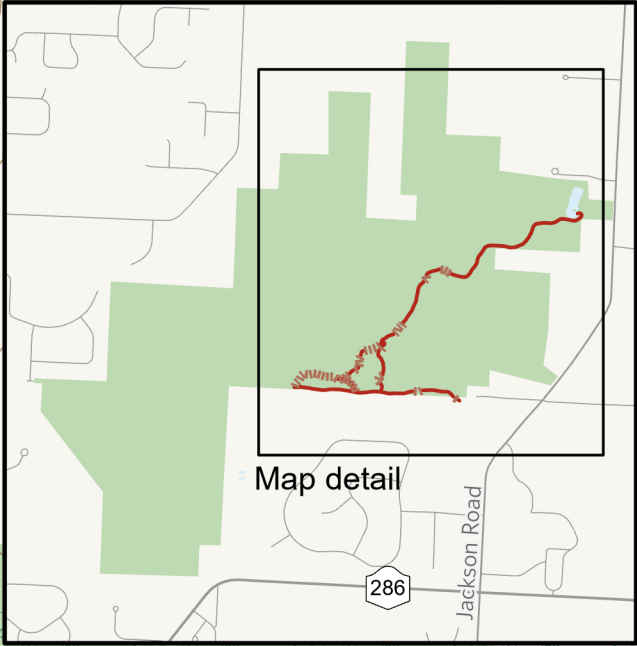

Thousand Acre Swamp

Map created October 2022

Trails

- W** Founders Trail 0.4 mi
- G** Boardwalk Loop 0.2 mi
- R** Trillium Trail 0.2 mi
- Y** Way Pond 0.3 mi
- O** Hermit Walk 0.6 mi

- P** Parking
-  Trailhead

Habitat Types

-  Wetland