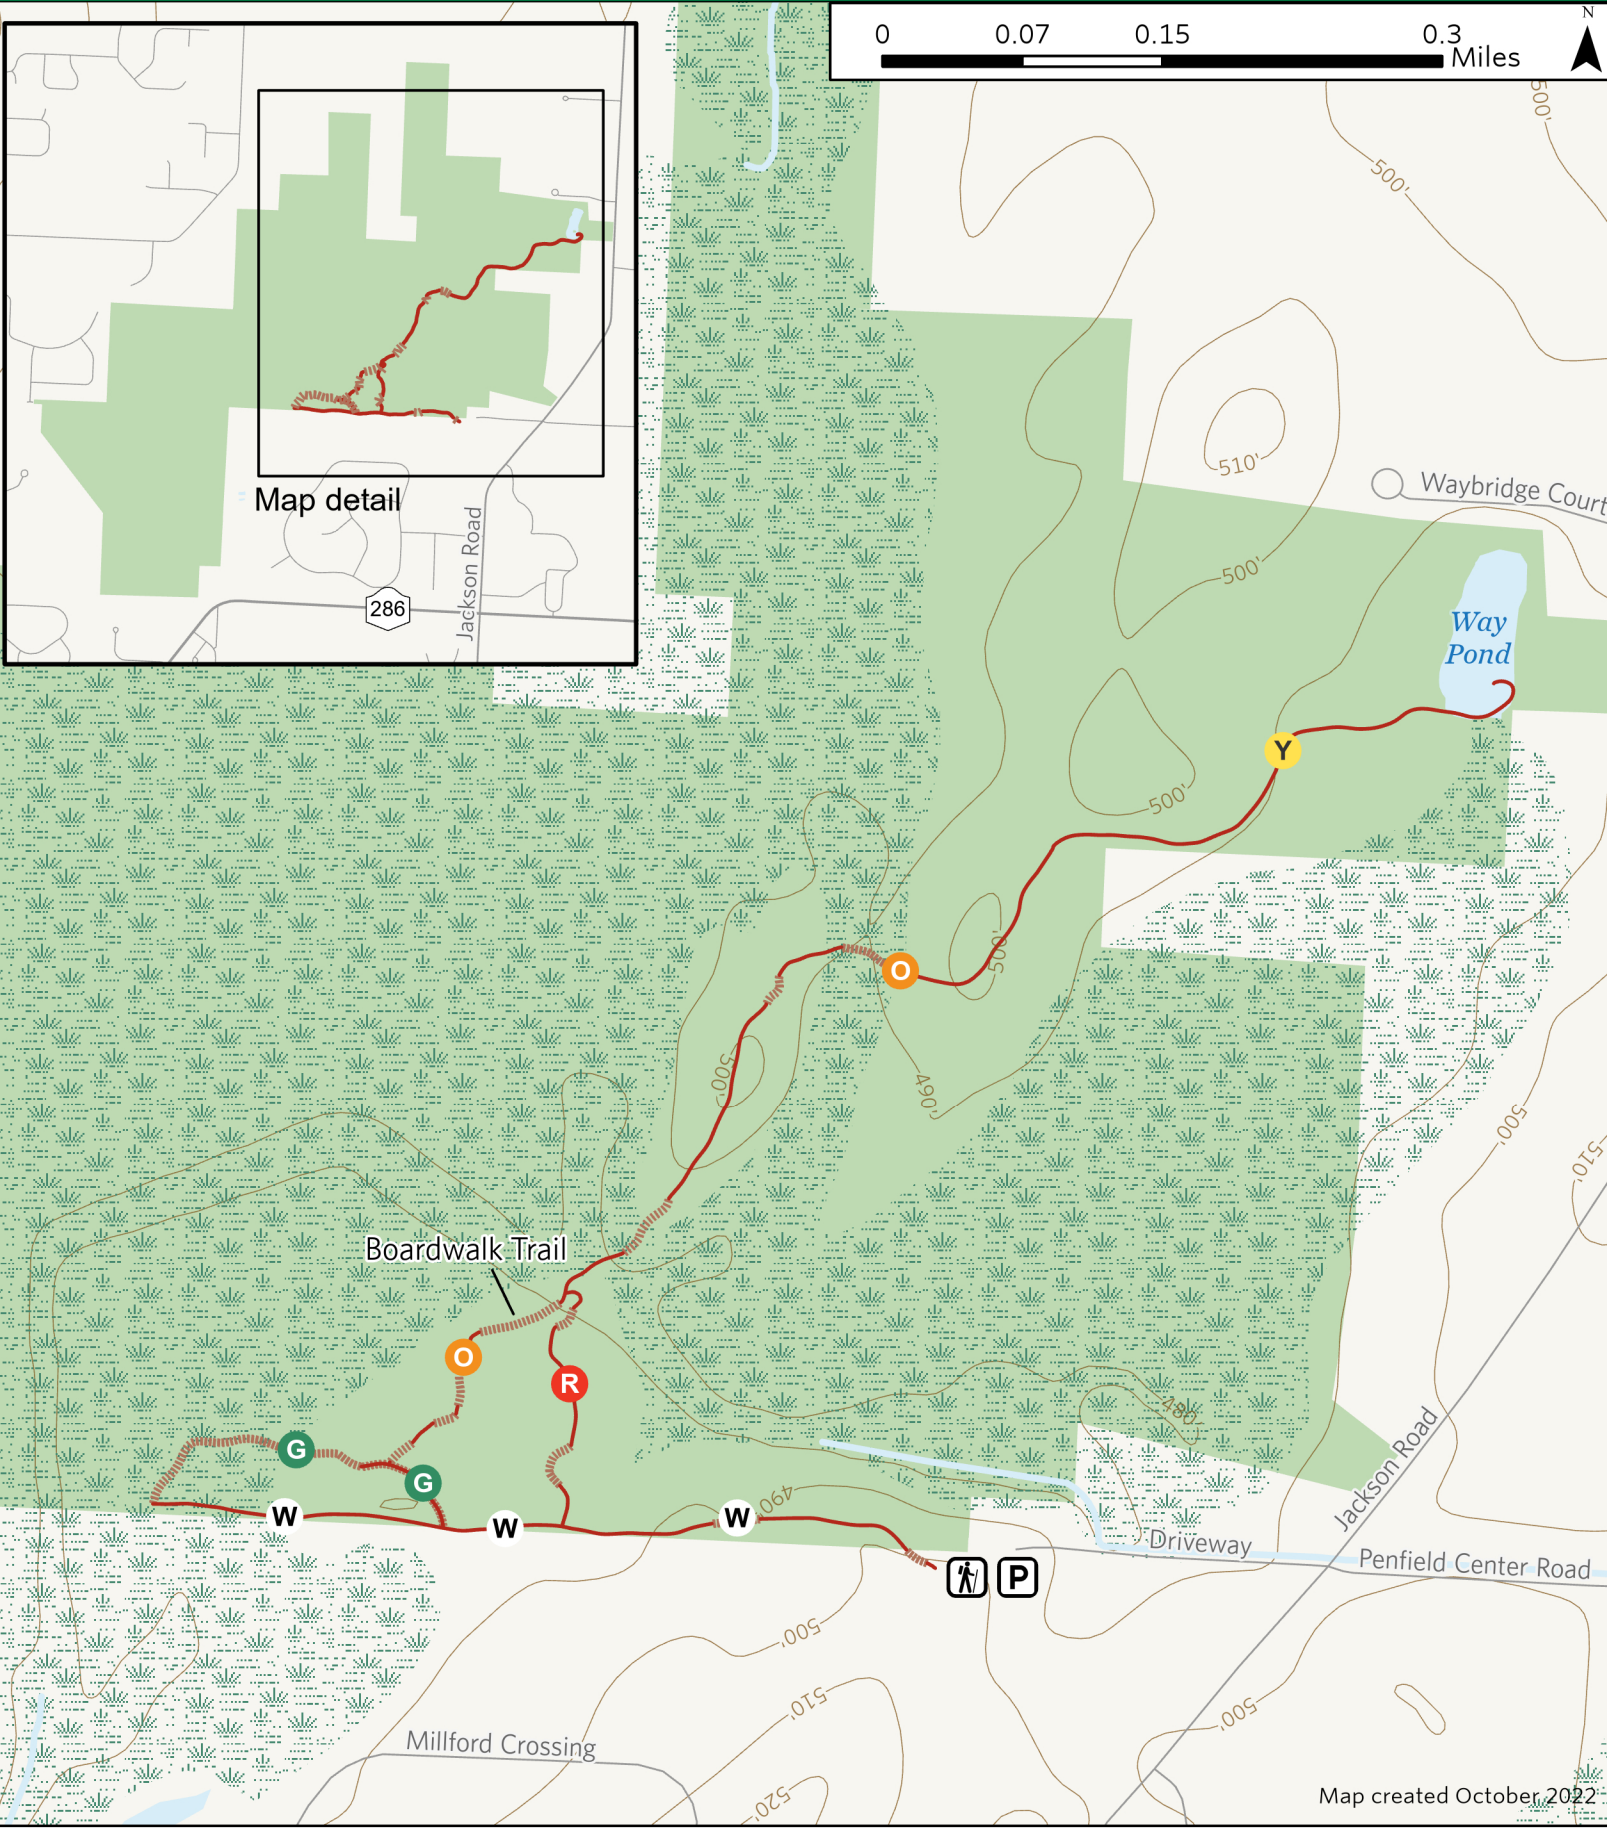

Thousand Acre Swamp

Map created October 2022

Trails

- W** Founders Trail 0.4 mi
- G** Boardwalk Loop 0.2 mi
- R** Trillium Trail 0.2 mi
- Y** Way Pond 0.3 mi
- O** Hermit Walk 0.6 mi

- P** Parking
-  Trailhead

Habitat Types

-  Wetland