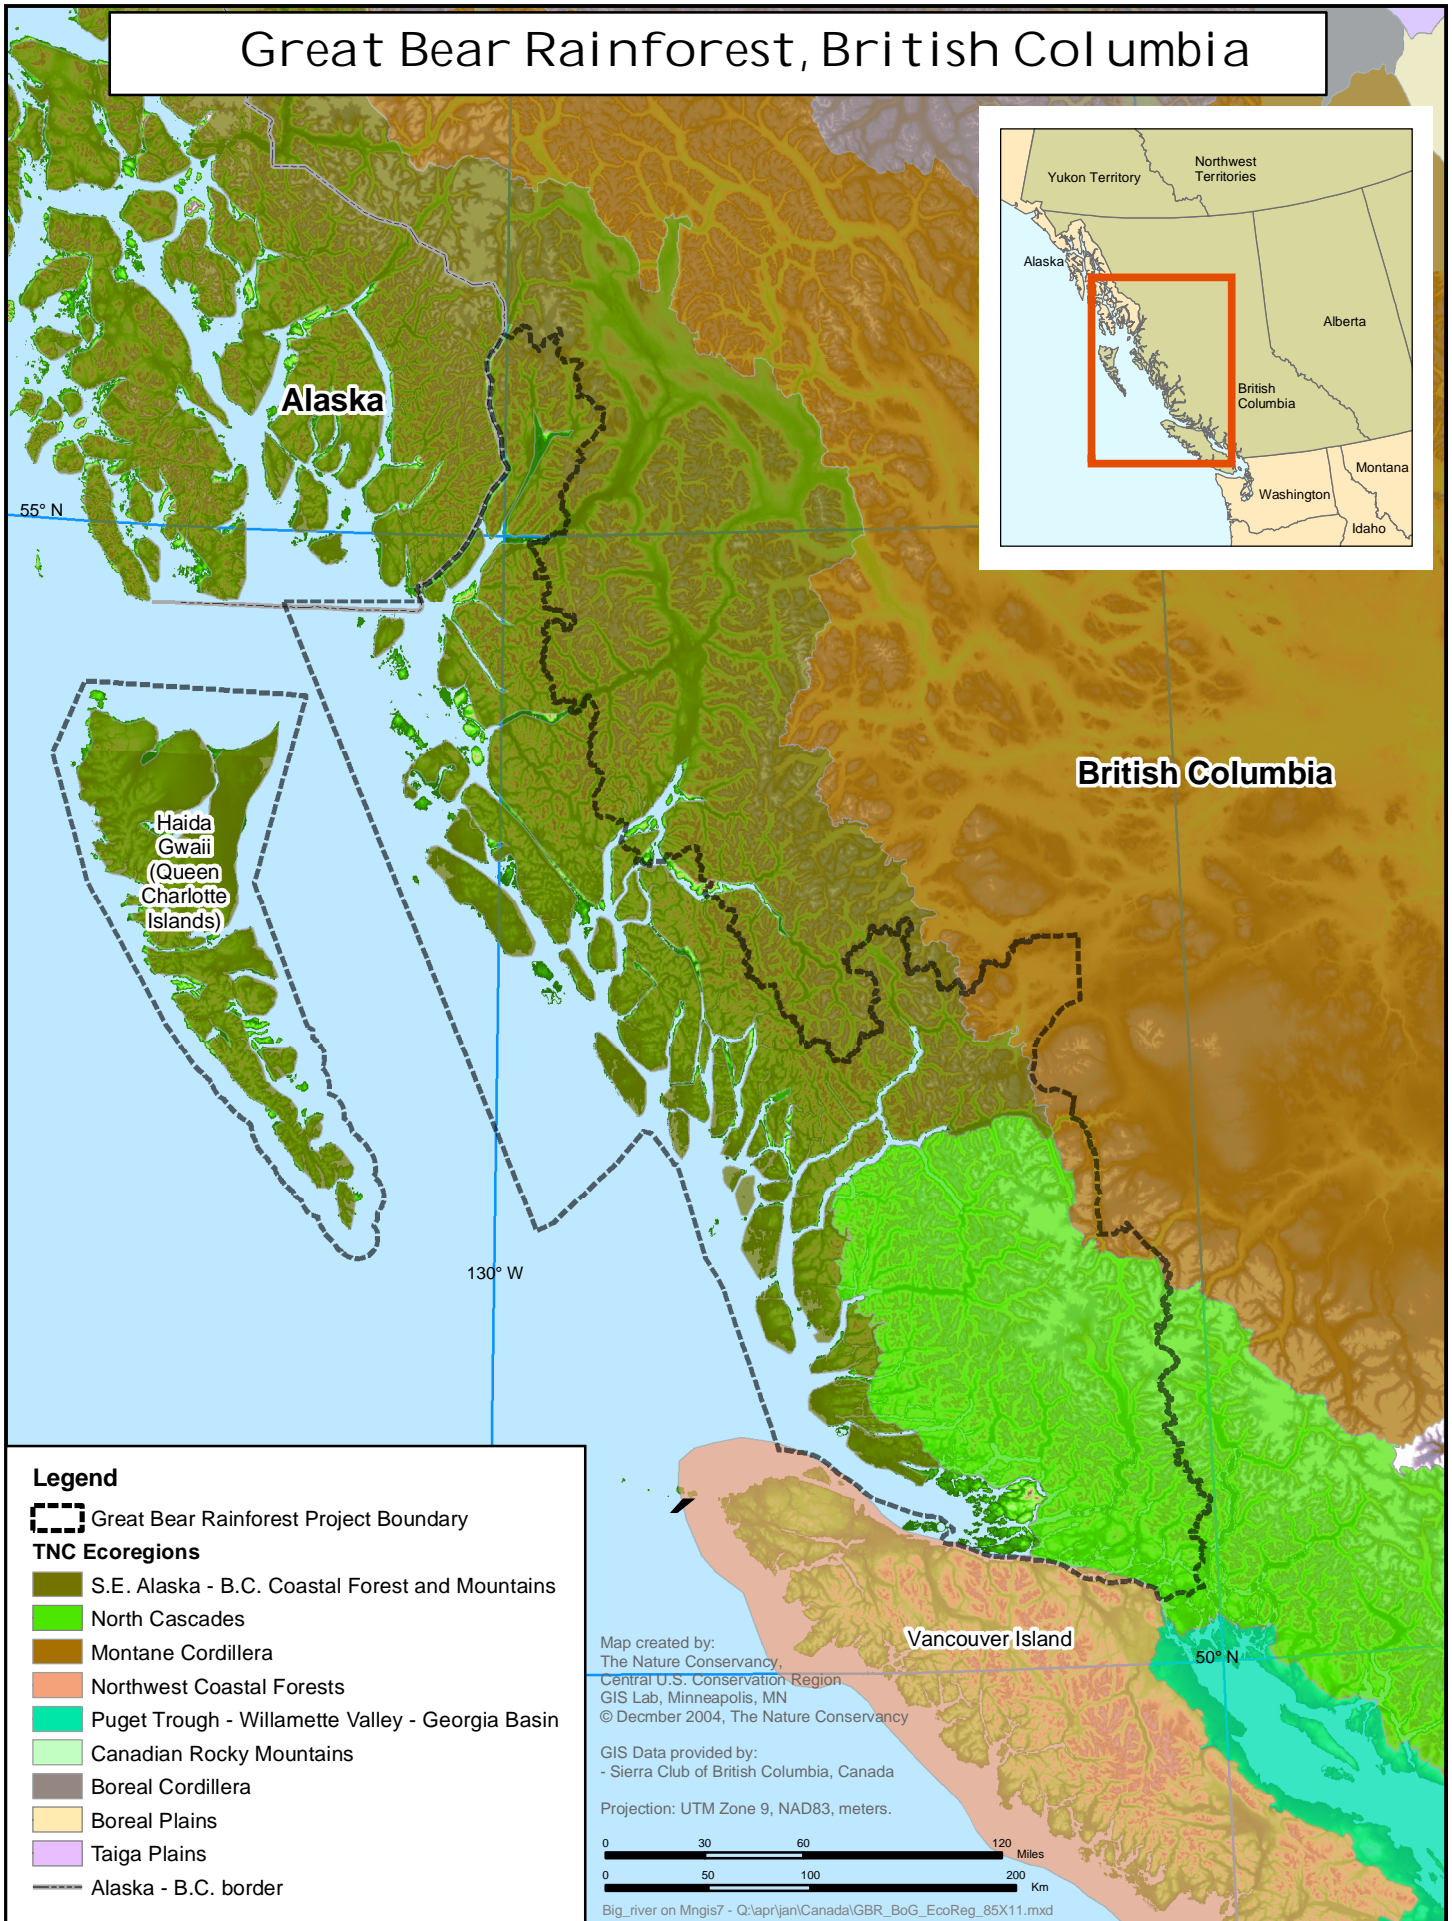

# Great Bear Rainforest, British Columbia

## Legend

Great Bear Rainforest Project Boundary

### TNC Ecoregions

- S.E. Alaska - B.C. Coastal Forest and Mountains
- North Cascades
- Montane Cordillera
- Northwest Coastal Forests
- Puget Trough - Willamette Valley - Georgia Basin
- Canadian Rocky Mountains
- Boreal Cordillera
- Boreal Plains
- Taiga Plains
- Alaska - B.C. border